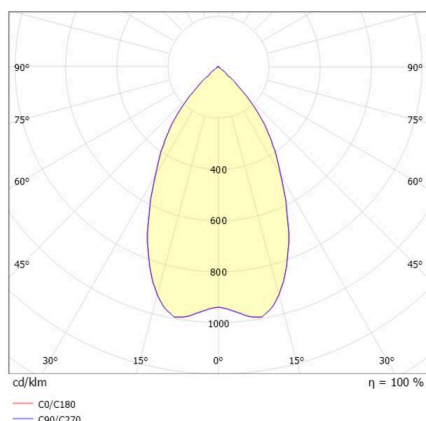

NUUN

222-00125

NUUN PD SUSPENSION made of aluminium, black coffee, similar to RAL 9005, lens beam 60°, light output direct, UGR <28, swiveling 120°, tilting 90°, with converter, max. 600mA, dimmability: DALI 2, Push, adapter/ceiling base black, pendant length 2500mm, IP20

SKETCH

TECHNICAL DETAILS

Light source	LED
System performance [W]	23
Luminous flux [lm]	1880
Current sec. [mA]	600
Colour temperature	2700/3000K
CRI	>90
UGR	<28
Optics	lens
Converter	with converter
Dimmability	DALI 2, Push
Light emission area	direct
Beam angle	60°
Voltage	220-240V 50/60Hz
Length [mm]	1150
Width [mm]	60
Height [mm]	90
Length pendant [mm]	2500
IP protection class	IP20
IP protection class	protection cl. I
Material	aluminium
Colour of body	black coffee
RAL	9005
Colour of adapter / ceiling base	black
Energy efficiency class	F
Number of luminaires B16A	77
Net weight [kg]	3.00
EAN number	9010870534759

LIGHT DISTRIBUTION CURVE

Energy label

The values are rated values. Power and luminous flux are initially subject to a tolerance of +/- 10%.
Colour temperature tolerance: +/- 150 K. The values apply to an ambient temperature of 25°C unless otherwise specified.