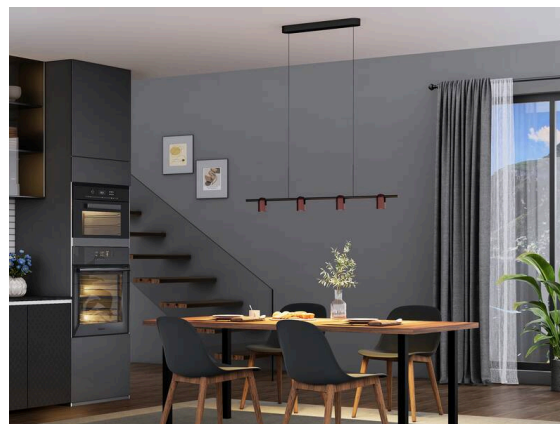

NUUN

222-00125

NUUN PD SUSPENSION made of aluminium, black coffee, similar to RAL 9005, lens beam 60°, light output direct, UGR <28, swiveling 120°, tilting 90°, with converter, max. 600mA, dimmability: DALI 2, Push, adapter/ceiling base black, pendant length 2500mm, IP20

SKETCH

TECHNICAL DETAILS

Light source	LED
System performance [W]	23
Luminous flux [lm]	1880
Current sec. [mA]	600
Colour temperature	2700/3000K
CRI	>90
UGR	<28
Optics	lens
Converter	with converter
Dimmability	DALI 2, Push
Light emission area	direct
Beam angle	60°
Voltage	220-240V 50/60Hz
Length [mm]	1150
Width [mm]	60
Height [mm]	90
Length pendant [mm]	2500
IP protection class	IP20
IP protection class	protection cl. I
Material	aluminium
Colour of body	black coffee
RAL	9005
Colour of adapter / ceiling base	black
Energy efficiency class	F
Number of luminaires B16A	77
Net weight [kg]	3.00
EAN number	9010870534759