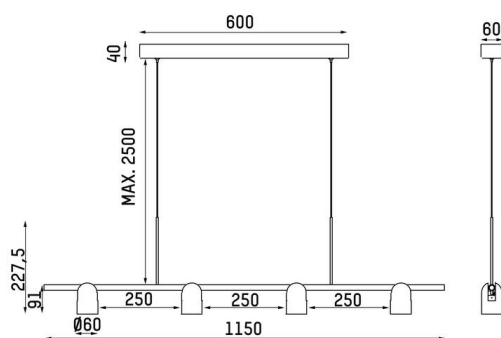

NUUN

222-00125

NUUN PD SUSPENSION made of aluminium, black coffee, similar to RAL 9005, lens beam 60°, light output direct, UGR <28, swiveling 120°, tilting 90°, with converter, max. 600mA, dimmability: DALI 2, Push, adapter/ceiling base black, pendant length 2500mm, IP20

SKETCH

TECHNICAL DETAILS

Light source	LED
System performance [W]	23
Luminous flux [lm]	1880
Current sec. [mA]	600
Colour temperature	2700/3000K
CRI	>90
UGR	<28
Optics	lens
Converter	with converter
Dimmability	DALI 2, Push
Light emission area	direct
Beam angle	60°
Voltage	220-240V 50/60Hz
Length [mm]	1150
Width [mm]	60
Height [mm]	90
Length pendant [mm]	2500
IP protection class	IP20
IP protection class	protection cl. I
Material	aluminium
Colour of body	black coffee
RAL	9005
Colour of adapter / ceiling base	black
Energy efficiency class	F
Number of luminaires B16A	77
Net weight [kg]	3.00
EAN number	9010870534759

LIGHT DISTRIBUTION CURVE

Energy label

The values are rated values. Power and luminous flux are initially subject to a tolerance of +/- 10%.
Colour temperature tolerance: +/- 150 K. The values apply to an ambient temperature of 25°C unless otherwise specified.