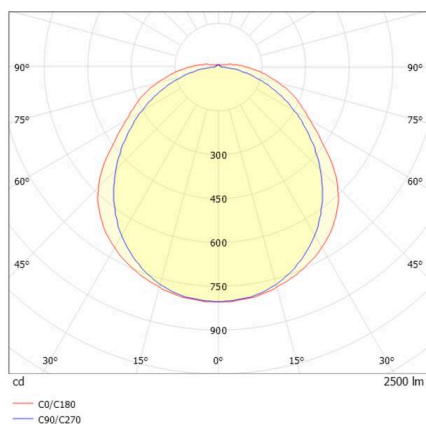

10316470

MF Pos	Flux (lm)	P (W)
0000	2500	16
0001	3000	19
0010	3500	22
0011	4000	25
0100	4300	28
0101	4800	30
0110	5200	33
0111	5600	36
1000	6000	39
1001	6500	41
1010	6900	44
1011	7400	49
1100	7800	51
1101	8200	54
1110	8600	57
1111	8800	60

SKETCH

TECHNICAL DETAILS

Light source	LED
System performance [W]	41
Number of sockets	1x
Luminous flux [lm]	6500
Colour temperature	4000K
CRI	>80
Optics	polycarbonate cover
Converter	with multilumen power supply
Dimmability	not dimmable
Voltage	220-240V 50/60Hz
Motion detector	without motion detector
Length [mm]	1578
Width [mm]	101
Height [mm]	84
IP protection class	IP66
IP protection class	protection cl. I
IK value	IK08
Colour of glass/shade	transparent
Lifetime [h]	50 000
Ambient temperature	-25° bis +40°
Energy efficiency class	D
Net weight [kg]	1.80
EAN number	9010870343481

LIGHT DISTRIBUTION CURVE

Energy label

The values are rated values. Power and luminous flux are initially subject to a tolerance of +/- 10%.
Colour temperature tolerance: +/- 150 K. The values apply to an ambient temperature of 25°C unless otherwise specified.