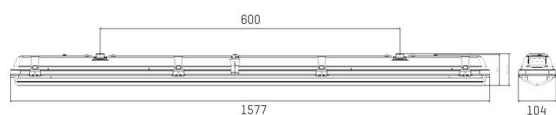

ZALUX

175-0945065231401

3ONE VISION DIFFUSER LUMINAIRE polycarbonate cover transparent, with multilumen power supply, dimmability: not dimmable, without motion detector, IP66 Lumens adjustable by means of DIP-SWITCH converter,

SKETCH

TECHNICAL DETAILS

Light source	LED
System performance [W]	41
Number of sockets	1x
Luminous flux [lm]	6500
Colour temperature	4000K
CRI	>80
Optics	polycarbonate cover
Converter	with multilumen power supply
Dimmability	not dimmable
Voltage	220-240V 50/60Hz
Motion detector	without motion detector
Length [mm]	1578
Width [mm]	101
Height [mm]	84
IP protection class	IP66
IP protection class	protection cl. I
IK value	IK08
Colour of glass/shade	transparent
Lifetime [h]	50 000
Ambient temperature	-25° bis +40°
Energy efficiency class	D
Net weight [kg]	1.80
EAN number	9010870343481