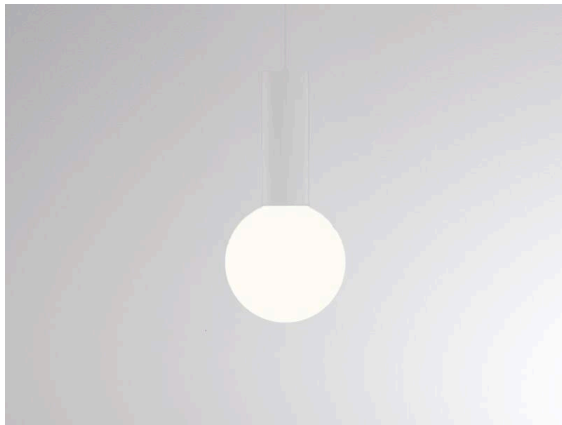

LORA 2

222-00341

TECHNICAL DETAILS

Height (mm)	92
Diameter (mm)	90
IP protection class	IP20
Material	glass
Colour of body	white
Colour of glass/shade	white
Ambient temperature	from -20° to +35°
Net weight (kg)	1.00
EAN number	9010979422353