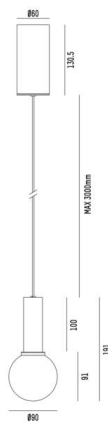

LORA 2

222-00341

TECHNICAL DETAILS

Height (mm)	92
Diameter (mm)	90
IP protection class	IP20
Material	glass
Colour of body	white
Colour of glass/shade	white
Ambient temperature	from -20° to +35°
Net weight (kg)	1.00
EAN number	9010979422353

Energy label

SKETCH

The values are rated values. Power and luminous flux are initially subject to a tolerance of +/- 10%.
Colour temperature tolerance: +/- 150 K. The values apply to an ambient temperature of 25°C unless otherwise specified.