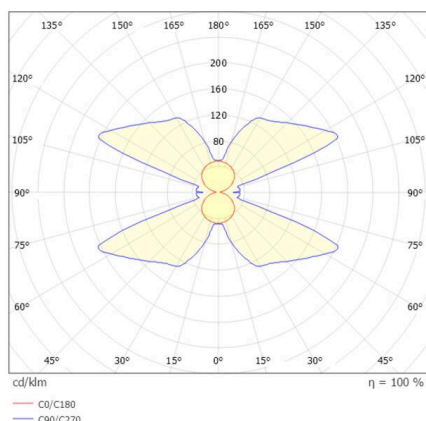

FORO

222-00327

FORO LONG W SURFACE MOUNTED WALL LUMINAIRE black, similar to RAL 9005, light output direct / indirect, with converter, max. 500mA, dimmability: phase section, IP20

SKETCH

TECHNICAL DETAILS

Light source	LED
System performance [W]	11
Luminous flux [lm]	955/1020
Current sec. [mA]	500
Colour temperature	2700/3000K
CRI	>90
Converter	with converter
Dimmability	phase section
Light emission area	direct / indirect
Voltage	220-240V 50/60Hz
Length [mm]	300
Width [mm]	70
Height [mm]	100
IP protection class	IP20
IP protection class	protection cl. I
Colour of body	black
RAL	9005
Ambient temperature	from 0° to +35°
Energy efficiency class	D
Number of luminaires B16A	224
Net weight [kg]	1.00
EAN number	9010979403451

Energy label

LIGHT DISTRIBUTION CURVE

The values are rated values. Power and luminous flux are initially subject to a tolerance of +/- 10%.
 Colour temperature tolerance: +/- 150 K. The values apply to an ambient temperature of 25°C unless otherwise specified.