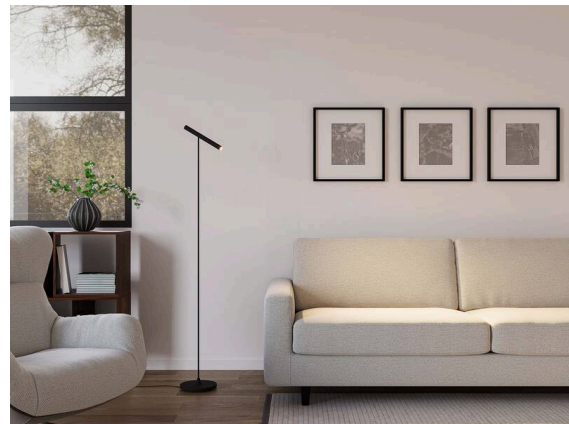

MEYJO

222-00176

MEYJO F FLOOR LAMP made of aluminium, black coffee, beam 28°, light output direct, tilting 70°, with converter, dimmability: Touch Dim, IP20

SKETCH

TECHNICAL DETAILS

Light source	LED
System performance [W]	9
Luminous flux [lm]	450
Colour temperature	2700K
CRI	>90
Converter	with converter
Dimmability	Touch Dim
Light emission area	direct
Beam angle	28°
Voltage	220-240V 50/60Hz
Height [mm]	1400
Diameter [mm]	25
IP protection class	IP20
IP protection class	protection cl. II
Material	aluminium
Colour of body	black coffee
Lifetime [h]	L80 B10 20 000
Energy efficiency class	E
Number of luminaires B16A	32
Net weight [kg]	3.40
EAN number	9010870891777