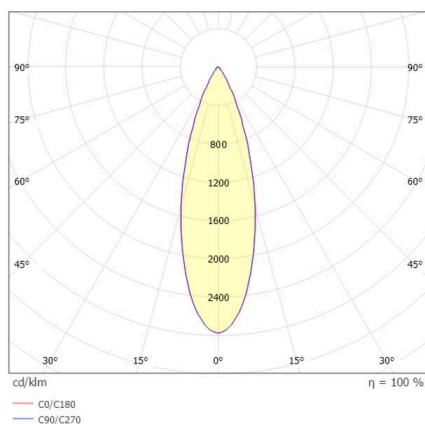

MEYJO

222-00176

MEYJO F FLOOR LAMP made of aluminium, black coffee, beam 28°, light output direct, tilting 70°, with converter, dimmability: Touch Dim, IP20

SKETCH

TECHNICAL DETAILS

Light source	LED
System performance [W]	9
Luminous flux [lm]	450
Colour temperature	2700K
CRI	>90
Converter	with converter
Dimmability	Touch Dim
Light emission area	direct
Beam angle	28°
Voltage	220-240V 50/60Hz
Height [mm]	1400
Diameter [mm]	25
IP protection class	IP20
IP protection class	protection cl. II
Material	aluminium
Colour of body	black coffee
Lifetime [h]	L80 B10 20 000
Energy efficiency class	E
Number of luminaires B16A	32
Net weight [kg]	3.40
EAN number	9010870891777

LIGHT DISTRIBUTION CURVE

Energy label

The values are rated values. Power and luminous flux are initially subject to a tolerance of +/- 10%.
Colour temperature tolerance: +/- 150 K. The values apply to an ambient temperature of 25°C unless otherwise specified.