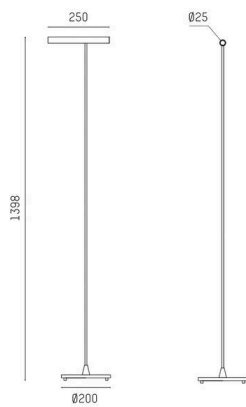

MEYJO

222-00176

MEYJO F FLOOR LAMP made of aluminium, black coffee, beam 28°, light output direct, tilting 70°, with converter, dimmability: Touch Dim, IP20

SKETCH

TECHNICAL DETAILS

Light source	LED
System performance [W]	9
Luminous flux [lm]	450
Colour temperature	2700K
CRI	>90
Converter	with converter
Dimmability	Touch Dim
Light emission area	direct
Beam angle	28°
Voltage	220-240V 50/60Hz
Height [mm]	1400
Diameter [mm]	25
IP protection class	IP20
IP protection class	protection cl. II
Material	aluminium
Colour of body	black coffee
Lifetime [h]	L80 B10 20 000
Energy efficiency class	E
Number of luminaires B16A	32
Net weight [kg]	3.40
EAN number	9010870891777

LIGHT DISTRIBUTION CURVE

Energy label

The values are rated values. Power and luminous flux are initially subject to a tolerance of +/- 10%.
Colour temperature tolerance: +/- 150 K. The values apply to an ambient temperature of 25°C unless otherwise specified.