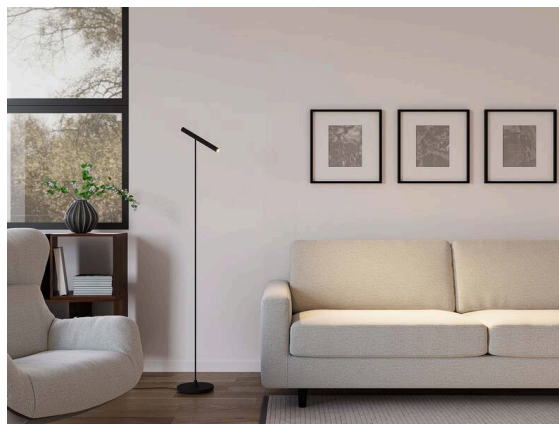

**MEYJO**

**222-00175**

MEYJO F FLOOR LAMP made of aluminium, black gold, beam 28°, light output direct, tilting 70, with converter, dimmability: Touch Dim, IP20

**SKETCH**

**TECHNICAL DETAILS**

Light source	LED
System performance [W]	9
Luminous flux [lm]	450
Colour temperature	2700K
CRI	>90
Converter	with converter
Dimmability	Touch Dim
Light emission area	direct
Beam angle	28°
Voltage	220-240V 50/60Hz
Height [mm]	1400
Diameter [mm]	25
IP protection class	IP20
IP protection class	protection cl. II
Material	aluminium
Colour of body	black gold
Lifetime [h]	L80 B10 20 000
Energy efficiency class	E
Number of luminaires B16A	32
Net weight [kg]	3.40
EAN number	9010870891760