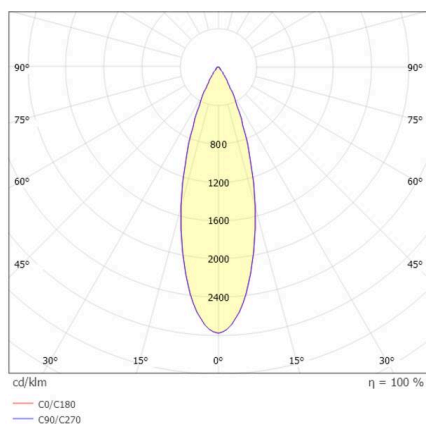

**MEYJO**

**222-00175**

MEYJO F FLOOR LAMP made of aluminium, black gold, beam 28°, light output direct, tilting 70, with converter, dimmability: Touch Dim, IP20

**SKETCH**

**TECHNICAL DETAILS**

Light source	LED
System performance [W]	9
Luminous flux [lm]	450
Colour temperature	2700K
CRI	>90
Converter	with converter
Dimmability	Touch Dim
Light emission area	direct
Beam angle	28°
Voltage	220-240V 50/60Hz
Height [mm]	1400
Diameter [mm]	25
IP protection class	IP20
IP protection class	protection cl. II
Material	aluminium
Colour of body	black gold
Lifetime [h]	L80 B10 20 000
Energy efficiency class	E
Number of luminaires B16A	32
Net weight [kg]	3.40
EAN number	9010870891760

**LIGHT DISTRIBUTION CURVE**

Energy label

The values are rated values. Power and luminous flux are initially subject to a tolerance of +/- 10%.  
Colour temperature tolerance: +/- 150 K. The values apply to an ambient temperature of 25°C unless otherwise specified.