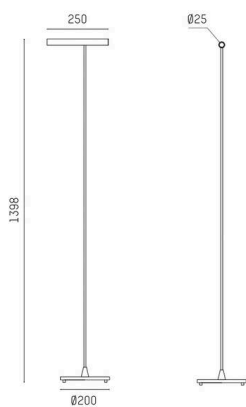

**MEYJO**

**222-00175**

MEYJO F FLOOR LAMP made of aluminium, black gold, beam 28°, light output direct, tilting 70, with converter, dimmability: Touch Dim, IP20

**SKETCH**

**TECHNICAL DETAILS**

Light source	LED
System performance [W]	9
Luminous flux [lm]	450
Colour temperature	2700K
CRI	>90
Converter	with converter
Dimmability	Touch Dim
Light emission area	direct
Beam angle	28°
Voltage	220-240V 50/60Hz
Height [mm]	1400
Diameter [mm]	25
IP protection class	IP20
IP protection class	protection cl. II
Material	aluminium
Colour of body	black gold
Lifetime [h]	L80 B10 20 000
Energy efficiency class	E
Number of luminaires B16A	32
Net weight [kg]	3.40
EAN number	9010870891760

**LIGHT DISTRIBUTION CURVE**

Energy label

The values are rated values. Power and luminous flux are initially subject to a tolerance of +/- 10%.  
Colour temperature tolerance: +/- 150 K. The values apply to an ambient temperature of 25°C unless otherwise specified.