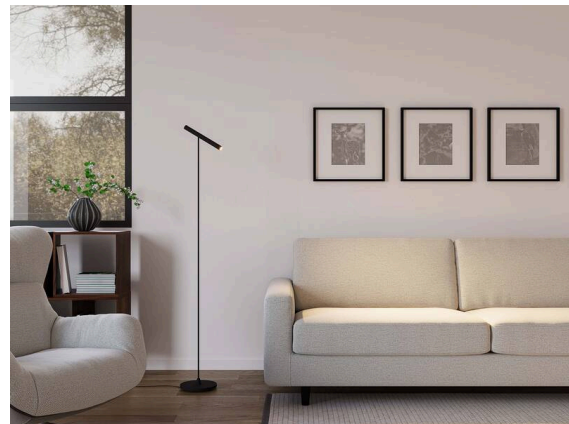

MEYJO

222-00174

MEYJO F FLOOR LAMP made of aluminium, black, similar to RAL 9005, beam 28°, light output direct, tilting 70°, with converter, dimmability: Touch Dim, IP20

SKETCH

TECHNICAL DETAILS

Light source	LED
System performance [W]	9
Luminous flux [lm]	450
Colour temperature	2700K
CRI	>90
Converter	with converter
Dimmability	Touch Dim
Light emission area	direct
Beam angle	28°
Voltage	220-240V 50/60Hz
Height [mm]	1400
Diameter [mm]	25
IP protection class	IP20
IP protection class	protection cl. II
Material	aluminium
Colour of body	black
RAL	9005
Lifetime [h]	L80 B10 20 000
Energy efficiency class	E
Number of luminaires B16A	32
Net weight [kg]	3.40
EAN number	9010870887800