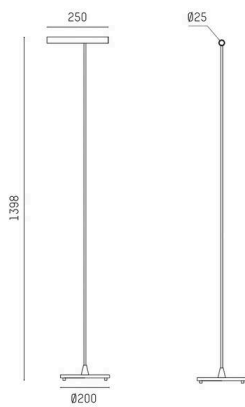

MEYJO

222-00174

MEYJO F FLOOR LAMP made of aluminium, black, similar to RAL 9005, beam 28°, light output direct, tilting 70°, with converter, dimmability: Touch Dim, IP20

SKETCH

TECHNICAL DETAILS

Light source	LED
System performance [W]	9
Luminous flux [lm]	450
Colour temperature	2700K
CRI	>90
Converter	with converter
Dimmability	Touch Dim
Light emission area	direct
Beam angle	28°
Voltage	220-240V 50/60Hz
Height [mm]	1400
Diameter [mm]	25
IP protection class	IP20
IP protection class	protection cl. II
Material	aluminium
Colour of body	black
RAL	9005
Lifetime [h]	L80 B10 20 000
Energy efficiency class	E
Number of luminaires B16A	32
Net weight [kg]	3.40
EAN number	9010870887800

LIGHT DISTRIBUTION CURVE

Energy label

The values are rated values. Power and luminous flux are initially subject to a tolerance of +/- 10%.  
Colour temperature tolerance: +/- 150 K. The values apply to an ambient temperature of 25°C unless otherwise specified.