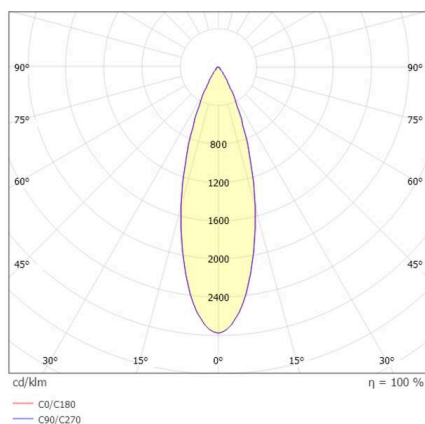

MEYJO

222-00174

MEYJO F FLOOR LAMP made of aluminium, black, similar to RAL 9005, beam 28°, light output direct, tilting 70°, with converter, dimmability: Touch Dim, IP20

SKETCH

TECHNICAL DETAILS

Light source	LED
System performance [W]	9
Luminous flux [lm]	450
Colour temperature	2700K
CRI	>90
Converter	with converter
Dimmability	Touch Dim
Light emission area	direct
Beam angle	28°
Voltage	220-240V 50/60Hz
Height [mm]	1400
Diameter [mm]	25
IP protection class	IP20
IP protection class	protection cl. II
Material	aluminium
Colour of body	black
RAL	9005
Lifetime [h]	L80 B10 20 000
Energy efficiency class	E
Number of luminaires B16A	32
Net weight [kg]	3.40
EAN number	9010870887800

LIGHT DISTRIBUTION CURVE

Energy label

The values are rated values. Power and luminous flux are initially subject to a tolerance of +/- 10%.  
Colour temperature tolerance: +/- 150 K. The values apply to an ambient temperature of 25°C unless otherwise specified.