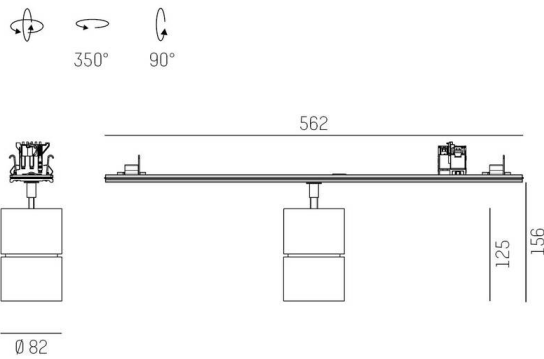

TRAIL

610-130003134966d

TRAIL MOVA M MOUNTING RAIL LIGHT INSERT made of aluminium, black, similar to RAL 9005, decor black,high-efficiently vacuum deposited aluminium reflector without safety glass beam 40°, light output direct, swiveling 350, tilting 90, with converter, max. 700mA, dimmability: DALI 2 DATA, through wiring 7-polig, adapter/ceiling base black, IP20

SKETCH

TECHNICAL DETAILS

Light source	LED
System performance [W]	27
Luminous flux [lm]	2940
Current sec. [mA]	700
Colour temperature	3000K
CRI	PREMIUM>90
Optics	aluminium reflector without protection glass
Converter	with converter
Dimmability	DALI 2 DATA
Light emission area	direct
Beam angle	40°
Voltage	220-240V 50/60Hz
Through wiring	7-polig
Length [mm]	564,9
Height [mm]	156
Diameter [mm]	82
IP protection class	IP20
IP protection class	protection cl. I
Material	aluminium
Colour of body	black
RAL	9005
Colour of adapter / ceiling base	black
Colour of decor	black
Lifetime [h]	L80 B10 50 000
Energy efficiency class	E
Number of luminaires B16A	50
Net weight [kg]	0.96
EAN number	9010870131811

LIGHT DISTRIBUTION CURVE

Energy label

The values are rated values. Power and luminous flux are initially subject to a tolerance of +/- 10%.
Colour temperature tolerance: +/- 150 K. The values apply to an ambient temperature of 25°C unless otherwise specified.