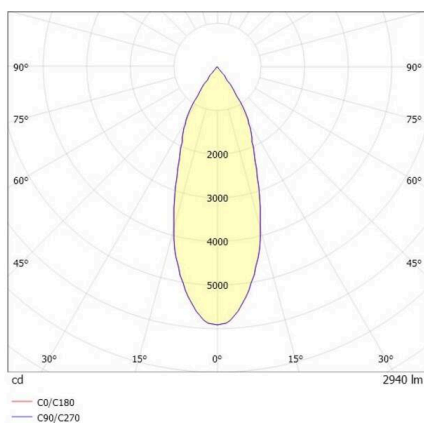

TRAIL

610-130003134966d

TRAIL MOVA M MOUNTING RAIL LIGHT INSERT made of aluminium, black, similar to RAL 9005, decor black,high-efficiently vacuum deposited aluminium reflector without safety glass beam 40°, light output direct, swiveling 350, tilting 90, with converter, max. 700mA, dimmability: DALI 2 DATA, through wiring 7-polig, adapter/ceiling base black, IP20

SKETCH

TECHNICAL DETAILS

Light source	LED
System performance [W]	27
Luminous flux [lm]	2940
Current sec. [mA]	700
Colour temperature	3000K
CRI	PREMIUM>90
Optics	aluminium reflector without protection glass
Converter	with converter
Dimmability	DALI 2 DATA
Light emission area	direct
Beam angle	40°
Voltage	220-240V 50/60Hz
Through wiring	7-polig
Length [mm]	564,9
Height [mm]	156
Diameter [mm]	82
IP protection class	IP20
IP protection class	protection cl. I
Material	aluminium
Colour of body	black
RAL	9005
Colour of adapter / ceiling base	black
Colour of decor	black
Lifetime [h]	L80 B10 50 000
Energy efficiency class	E
Number of luminaires B16A	50
Net weight [kg]	0.96
EAN number	9010870131811

LIGHT DISTRIBUTION CURVE

Energy label

The values are rated values. Power and luminous flux are initially subject to a tolerance of +/- 10%.
Colour temperature tolerance: +/- 150 K. The values apply to an ambient temperature of 25°C unless otherwise specified.