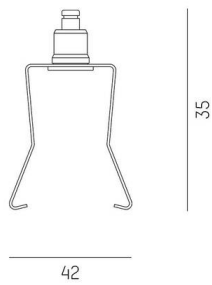

**TRAIL****610-0030000000000**

TRAIL SYSTEM ACCESSORY SUSPENSION ABHÄNGUNG aus Metall, IP20,

**TECHNICAL DETAILS**

Height [mm]	22
IP protection class	IP20
Material	metal
Net weight [kg]	0.01
EAN number	9010506709889

Energy label

**SKETCH**

The values are rated values. Power and luminous flux are initially subject to a tolerance of +/- 10%.  
Colour temperature tolerance: +/- 150 K. The values apply to an ambient temperature of 25°C unless otherwise specified.