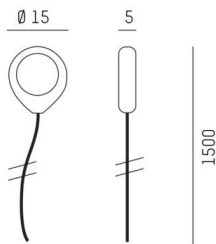

## TRAIL

610-002500000000

steel-cord 3000mm incl. ceiling base, order suspension cord adapter separately

## SKETCH

## TECHNICAL DETAILS

|                     |               |
|---------------------|---------------|
| Dimmability         | not dimmable  |
| Length pendant (mm) | 1500          |
| Diameter (mm)       | 1,5           |
| IP protection class | IP20          |
| Material            | steel         |
| Colour of body      | nickel        |
| Net weight (kg)     | 0.03          |
| EAN number          | 9010506620238 |