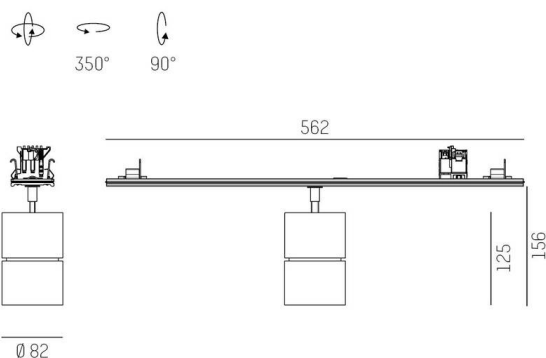

TRAIL

610-130004162466d

TRAIL MOVA M MOUNTING RAIL LIGHT INSERT made of aluminium, black, similar to RAL 9005, decor black,high-efficiently vacuum deposited aluminium reflector without safety glass beam 60°, light output direct, swiveling 350, tilting 90, with converter, max. 800mA, dimmability: DALI 2 DATA, through wiring 7-polig, adapter/ceiling base black, IP20

SKETCH

TECHNICAL DETAILS

Light source	LED
System performance [W]	31
Luminous flux [lm]	3580
Current sec. [mA]	800
Colour temperature	4000K
CRI	>90
Optics	aluminium reflector without protection glass
Converter	with converter
Dimmability	DALI 2 DATA
Light emission area	direct
Beam angle	60°
Voltage	220-240V 50/60Hz
Through wiring	7-polig
Length [mm]	564,9
Height [mm]	156
Diameter [mm]	82
IP protection class	IP20
IP protection class	protection cl. I
Material	aluminium
Colour of body	black
RAL	9005
Colour of adapter / ceiling base	black
Colour of decor	black
Lifetime [h]	L80 B10 50 000
Energy efficiency class	D
Number of luminaires B16A	50
Net weight [kg]	0.96
EAN number	9010870132894

LIGHT DISTRIBUTION CURVE

Energy label

The values are rated values. Power and luminous flux are initially subject to a tolerance of +/- 10%. Colour temperature tolerance: +/- 150 K. The values apply to an ambient temperature of 25°C unless otherwise specified.