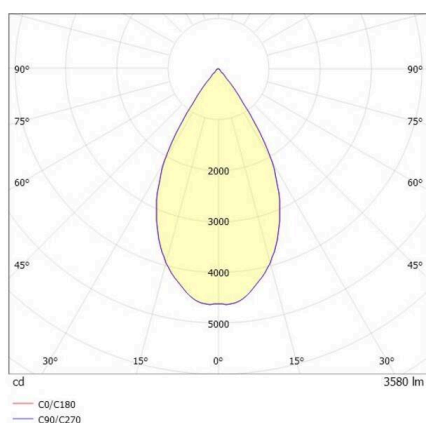

TRAIL

610-130004162466d

TRAIL MOVA M MOUNTING RAIL LIGHT INSERT made of aluminium, black, similar to RAL 9005, decor black,high-efficiently vacuum deposited aluminium reflector without safety glass beam 60°, light output direct, swiveling 350, tilting 90, with converter, max. 800mA, dimmability: DALI 2 DATA, through wiring 7-polig, adapter/ceiling base black, IP20

SKETCH

TECHNICAL DETAILS

Light source	LED
System performance [W]	31
Luminous flux [lm]	3580
Current sec. [mA]	800
Colour temperature	4000K
CRI	>90
Optics	aluminium reflector without protection glass
Converter	with converter
Dimmability	DALI 2 DATA
Light emission area	direct
Beam angle	60°
Voltage	220-240V 50/60Hz
Through wiring	7-polig
Length [mm]	564,9
Height [mm]	156
Diameter [mm]	82
IP protection class	IP20
IP protection class	protection cl. I
Material	aluminium
Colour of body	black
RAL	9005
Colour of adapter / ceiling base	black
Colour of decor	black
Lifetime [h]	L80 B10 50 000
Energy efficiency class	D
Number of luminaires B16A	50
Net weight [kg]	0.96
EAN number	9010870132894

LIGHT DISTRIBUTION CURVE

Energy label

The values are rated values. Power and luminous flux are initially subject to a tolerance of +/- 10%. Colour temperature tolerance: +/- 150 K. The values apply to an ambient temperature of 25°C unless otherwise specified.