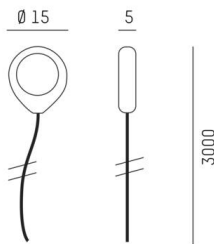

TRAIL

610-0026000000000

steel-cord 3000mm incl. ceiling base, order suspension cord adapter separately

SKETCH

TECHNICAL DETAILS

Dimmability	not dimmable
Length pendant [mm]	3000
Diameter [mm]	1,5
IP protection class	IP20
Material	steel
Colour of body	nickel
Net weight [kg]	0.03
EAN number	9010506620252

Energy label

The values are rated values. Power and luminous flux are initially subject to a tolerance of +/- 10%.
Colour temperature tolerance: +/- 150 K. The values apply to an ambient temperature of 25°C unless otherwise specified.