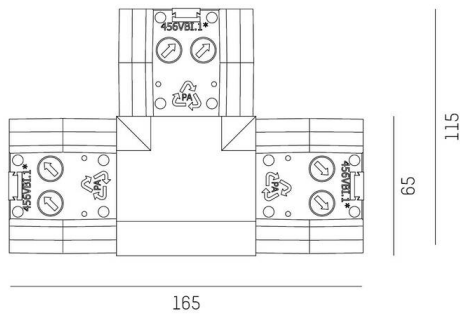

TRAIL

610-0010000000060

TRAIL SYSTEM T-CONNECTOR T-VERBINDER aus Kunststoff, schwarz, Dimmbarkeit: nicht dimmbar, IP20, elektrischen Verbinder separat ordern

SKETCH

TECHNICAL DETAILS

Dimmability	not dimmable
IP protection class	IP20
Material	synthetic
Colour of body	black
Net weight [kg]	0.18
EAN number	9010506412925

Energy label

The values are rated values. Power and luminous flux are initially subject to a tolerance of +/- 10%.
 Colour temperature tolerance: +/- 150 K. The values apply to an ambient temperature of 25°C unless otherwise specified.