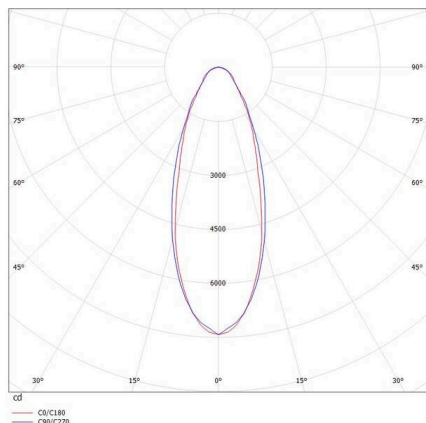

SKETCH

TECHNICAL DETAILS

Light source	LED
System performance [W]	37
Luminous flux [lm]	5620
Current sec. [mA]	250
Colour temperature	5000K
CRI	>80
UGR	<25
Optics	high quality linear optics
Converter	with converter
Dimmability	not dimmable
Light emission area	direct
Beam angle	30°
Voltage	220-240V 50/60Hz
Through wiring	7-polig
Length [mm]	1696
Width [mm]	64
Height [mm]	16
IP protection class	IP20
IP protection class	protection cl. I
IK value	IK06
Material	aluminium
Colour of body	black
RAL	9005
Lifetime [h]	L90 B10 100 000
Ambient temperature	from -20° to +50°
Energy efficiency class	C
Number of luminaires B16A	33
IFS	True
Net weight [kg]	1.63
EAN number	9010506612288

Energy label

LIGHT DISTRIBUTION CURVE

The values are rated values. Power and luminous flux are initially subject to a tolerance of +/- 10%.
Colour temperature tolerance: +/- 150 K. The values apply to an ambient temperature of 25°C unless otherwise specified.