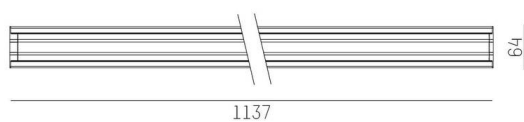

TRAIL

610-1251031415060

TRAIL LIGHT INSERT NB MOUNTING RAIL LIGHT INSERT made of aluminium, black, similar to RAL 9005, linear optics beam 30°, light output direct, UGR <28, with converter, max. 600mA, dimmability: not dimmable, through wiring 7-polig, IP20

SKETCH

TECHNICAL DETAILS

Light source	LED
System performance [W]	61
Luminous flux [lm]	8380
Current sec. [mA]	600
Colour temperature	5000K
CRI	>80
UGR	<28
Optics	high quality linear optics
Converter	with converter
Dimmability	not dimmable
Light emission area	direct
Beam angle	30°
Voltage	220-240V 50/60Hz
Through wiring	7-polig
Length [mm]	1137
Width [mm]	64
Height [mm]	16
IP protection class	IP20
IP protection class	protection cl. I
IK value	IK06
Material	aluminium
Colour of body	black
RAL	9005
Lifetime [h]	L90 B10 70 000
Ambient temperature	from -20° to +50°
Energy efficiency class	C
Number of luminaires B16A	22
IFS	True
Net weight [kg]	1.17
EAN number	9010506611687

Energy label

LIGHT DISTRIBUTION CURVE

The values are rated values. Power and luminous flux are initially subject to a tolerance of +/- 10%.
Colour temperature tolerance: +/- 150 K. The values apply to an ambient temperature of 25°C unless otherwise specified.