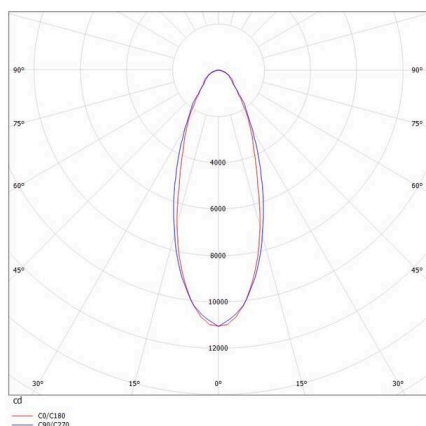

SKETCH

TECHNICAL DETAILS

Light source	LED
System performance [W]	61
Luminous flux [lm]	8380
Current sec. [mA]	600
Colour temperature	5000K
CRI	>80
UGR	<28
Optics	high quality linear optics
Converter	with converter
Dimmability	not dimmable
Light emission area	direct
Beam angle	30°
Voltage	220-240V 50/60Hz
Through wiring	7-polig
Length [mm]	1137
Width [mm]	64
Height [mm]	16
IP protection class	IP20
IP protection class	protection cl. I
IK value	IK06
Material	aluminium
Colour of body	black
RAL	9005
Lifetime [h]	L90 B10 70 000
Ambient temperature	from -20° to +50°
Energy efficiency class	C
Number of luminaires B16A	22
IFS	True
Net weight [kg]	1.17
EAN number	9010506611687

Energy label

LIGHT DISTRIBUTION CURVE

The values are rated values. Power and luminous flux are initially subject to a tolerance of +/- 10%.
Colour temperature tolerance: +/- 150 K. The values apply to an ambient temperature of 25°C unless otherwise specified.