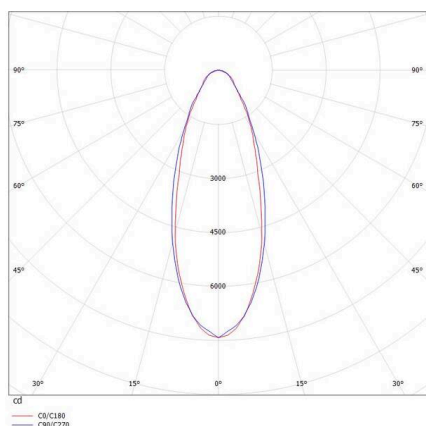

SKETCH

TECHNICAL DETAILS

Light source	LED
System performance [W]	37
Luminous flux [lm]	5620
Current sec. [mA]	250
Colour temperature	4000K
CRI	>80
UGR	<25
Optics	high quality linear optics
Converter	with converter
Dimmability	not dimmable
Light emission area	direct
Beam angle	30°
Voltage	220-240V 50/60Hz
Through wiring	7-polig
Length [mm]	1696
Width [mm]	64
Height [mm]	16
IP protection class	IP20
IP protection class	protection cl. I
IK value	IK06
Material	aluminium
Colour of body	black
RAL	9005
Lifetime [h]	L90 B10 100 000
Ambient temperature	from -20° to +50°
Energy efficiency class	C
Number of luminaires B16A	33
IFS	True
Net weight [kg]	1.63
EAN number	9010506596618

Energy label

LIGHT DISTRIBUTION CURVE

The values are rated values. Power and luminous flux are initially subject to a tolerance of +/- 10%.
 Colour temperature tolerance: +/- 150 K. The values apply to an ambient temperature of 25°C unless otherwise specified.