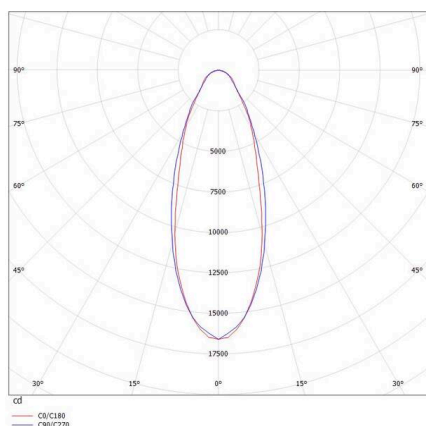

SKETCH

TECHNICAL DETAILS

Light source	LED
System performance [W]	92
Luminous flux [lm]	12580
Current sec. [mA]	600
Colour temperature	5000K
CRI	>80
UGR	<28
Optics	high quality linear optics
Converter	with converter
Dimmability	not dimmable
Light emission area	direct
Beam angle	30°
Voltage	220-240V 50/60Hz
Through wiring	7-polig
Length [mm]	1696
Width [mm]	64
Height [mm]	16
IP protection class	IP20
IP protection class	protection cl. I
IK value	IK06
Material	aluminium
Colour of body	black
RAL	9005
Lifetime [h]	L90 B10 70 000
Ambient temperature	from -20° to +50°
Energy efficiency class	C
Number of luminaires B16A	22
IFS	True
Net weight [kg]	1.62
EAN number	9010506613483

Energy label

LIGHT DISTRIBUTION CURVE

The values are rated values. Power and luminous flux are initially subject to a tolerance of +/- 10%.  
 Colour temperature tolerance: +/- 150 K. The values apply to an ambient temperature of 25°C unless otherwise specified.