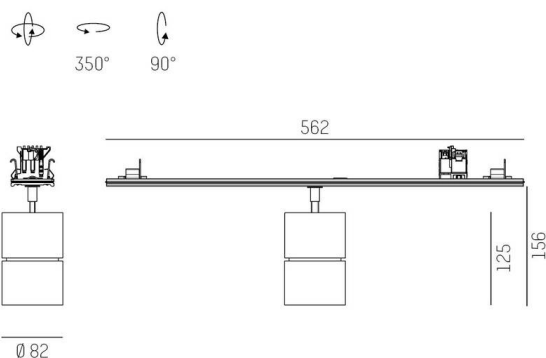

TRAIL

610-1300051524660

TRAIL MOVA M MOUNTING RAIL LIGHT INSERT made of aluminium, black, similar to RAL 9005, decor black, high-efficiently vacuum deposited aluminium reflector without safety glass beam 24°, light output direct, swiveling 350, tilting 90, with converter, max. 1050mA, dimmability: not dimmable, through wiring 7-polig, adapter/ceiling base black, IP20

SKETCH

TECHNICAL DETAILS

Light source	LED
System performance [W]	40
Luminous flux [lm]	4880
Current sec. [mA]	1050
Colour temperature	4000K
CRI	>90
Optics	aluminium reflector without protection glass
Converter	with converter
Dimmability	not dimmable
Light emission area	direct
Beam angle	24°
Voltage	220-240V 50/60Hz
Through wiring	7-polig
Length [mm]	564,9
Height [mm]	156
Diameter [mm]	82
IP protection class	IP20
IP protection class	protection cl. I
Material	aluminium
Colour of body	black
RAL	9005
Colour of adapter / ceiling base	black
Colour of decor	black
Lifetime [h]	L80 B10 50 000
Energy efficiency class	D
Number of luminaires B16A	24
Net weight [kg]	0.94
EAN number	9010870134751

LIGHT DISTRIBUTION CURVE

Energy label

The values are rated values. Power and luminous flux are initially subject to a tolerance of +/- 10%.  
Colour temperature tolerance: +/- 150 K. The values apply to an ambient temperature of 25°C unless otherwise specified.