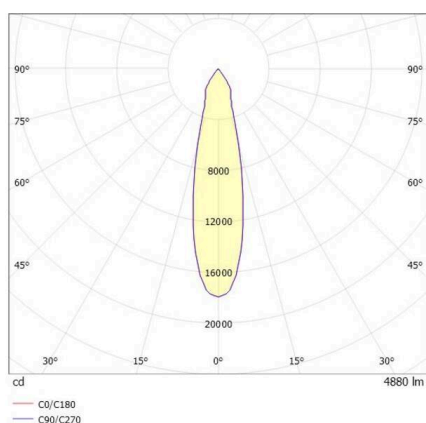

TRAIL

610-1300051524660

TRAIL MOVA M MOUNTING RAIL LIGHT INSERT made of aluminium, black, similar to RAL 9005, decor black, high-efficiently vacuum deposited aluminium reflector without safety glass beam 24°, light output direct, swiveling 350, tilting 90, with converter, max. 1050mA, dimmability: not dimmable, through wiring 7-polig, adapter/ceiling base black, IP20

SKETCH

TECHNICAL DETAILS

Light source	LED
System performance [W]	40
Luminous flux [lm]	4880
Current sec. [mA]	1050
Colour temperature	4000K
CRI	>90
Optics	aluminium reflector without protection glass
Converter	with converter
Dimmability	not dimmable
Light emission area	direct
Beam angle	24°
Voltage	220-240V 50/60Hz
Through wiring	7-polig
Length [mm]	564,9
Height [mm]	156
Diameter [mm]	82
IP protection class	IP20
IP protection class	protection cl. I
Material	aluminium
Colour of body	black
RAL	9005
Colour of adapter / ceiling base	black
Colour of decor	black
Lifetime [h]	L80 B10 50 000
Energy efficiency class	D
Number of luminaires B16A	24
Net weight [kg]	0.94
EAN number	9010870134751

LIGHT DISTRIBUTION CURVE

Energy label

The values are rated values. Power and luminous flux are initially subject to a tolerance of +/- 10%.  
Colour temperature tolerance: +/- 150 K. The values apply to an ambient temperature of 25°C unless otherwise specified.