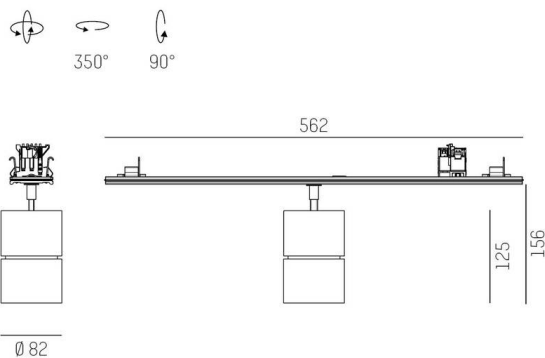

TRAIL

610-130005152466d

TRAIL MOVA M MOUNTING RAIL LIGHT INSERT made of aluminium, black, similar to RAL 9005, decor black,high-efficiently vacuum deposited aluminium reflector without safety glass beam 24°, light output direct, swiveling 350, tilting 90, with converter, max. 1050mA, dimmability: DALI 2 DATA, through wiring 7-polig, adapter/ceiling base black, IP20

SKETCH

TECHNICAL DETAILS

Light source	LED
System performance [W]	40
Luminous flux [lm]	4880
Current sec. [mA]	1050
Colour temperature	4000K
CRI	>90
Optics	aluminium reflector without protection glass
Converter	with converter
Dimmability	DALI 2 DATA
Light emission area	direct
Beam angle	24°
Voltage	220-240V 50/60Hz
Through wiring	7-polig
Length [mm]	564,9
Height [mm]	156
Diameter [mm]	82
IP protection class	IP20
IP protection class	protection cl. I
Material	aluminium
Colour of body	black
RAL	9005
Colour of adapter / ceiling base	black
Colour of decor	black
Lifetime [h]	L80 B10 50 000
Energy efficiency class	D
Number of luminaires B16A	50
Net weight [kg]	0.96
EAN number	9010870134744

LIGHT DISTRIBUTION CURVE

Energy label

The values are rated values. Power and luminous flux are initially subject to a tolerance of +/- 10%.
Colour temperature tolerance: +/- 150 K. The values apply to an ambient temperature of 25°C unless otherwise specified.