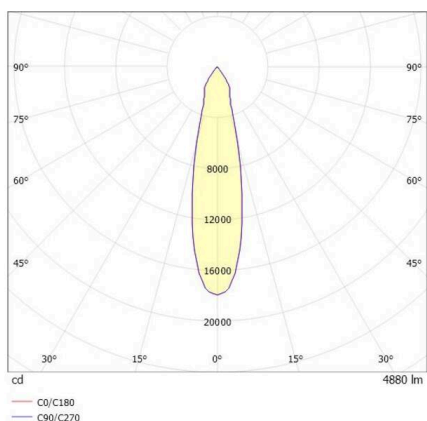

TRAIL

610-130005152466d

TRAIL MOVA M MOUNTING RAIL LIGHT INSERT made of aluminium, black, similar to RAL 9005, decor black,high-efficiently vacuum deposited aluminium reflector without safety glass beam 24°, light output direct, swiveling 350, tilting 90, with converter, max. 1050mA, dimmability: DALI 2 DATA, through wiring 7-polig, adapter/ceiling base black, IP20

SKETCH

TECHNICAL DETAILS

Light source	LED
System performance [W]	40
Luminous flux [lm]	4880
Current sec. [mA]	1050
Colour temperature	4000K
CRI	>90
Optics	aluminium reflector without protection glass
Converter	with converter
Dimmability	DALI 2 DATA
Light emission area	direct
Beam angle	24°
Voltage	220-240V 50/60Hz
Through wiring	7-polig
Length [mm]	564,9
Height [mm]	156
Diameter [mm]	82
IP protection class	IP20
IP protection class	protection cl. I
Material	aluminium
Colour of body	black
RAL	9005
Colour of adapter / ceiling base	black
Colour of decor	black
Lifetime [h]	L80 B10 50 000
Energy efficiency class	D
Number of luminaires B16A	50
Net weight [kg]	0.96
EAN number	9010870134744

LIGHT DISTRIBUTION CURVE

Energy label

The values are rated values. Power and luminous flux are initially subject to a tolerance of +/- 10%.
Colour temperature tolerance: +/- 150 K. The values apply to an ambient temperature of 25°C unless otherwise specified.