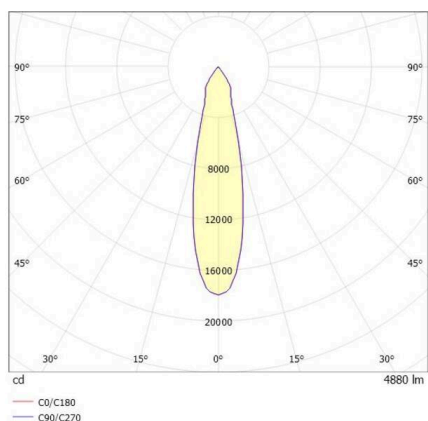

TRAIL

610-1300051524550

TRAIL MOVA M MOUNTING RAIL LIGHT INSERT made of aluminium, white, similar to RAL 9016, decor white, high-efficiently vacuum deposited aluminium reflector without safety glass beam 24°, light output direct, swiveling 350, tilting 90, with converter, max. 1050mA, dimmability: not dimmable, through wiring 7-polig, adapter/ceiling base white, IP20

SKETCH

TECHNICAL DETAILS

Light source	LED
System performance [W]	40
Luminous flux [lm]	4880
Current sec. [mA]	1050
Colour temperature	4000K
CRI	>90
Optics	aluminium reflector without protection glass
Converter	with converter
Dimmability	not dimmable
Light emission area	direct
Beam angle	24°
Voltage	220-240V 50/60Hz
Through wiring	7-polig
Length [mm]	564,9
Height [mm]	156
Diameter [mm]	82
IP protection class	IP20
IP protection class	protection cl. I
Material	aluminium
Colour of body	white
RAL	9016
Colour of adapter / ceiling base	white
Colour of decor	white
Lifetime [h]	L80 B10 50 000
Energy efficiency class	D
Number of luminaires B16A	24
Net weight [kg]	0.94
EAN number	9010870134737

LIGHT DISTRIBUTION CURVE

Energy label

The values are rated values. Power and luminous flux are initially subject to a tolerance of +/- 10%.
Colour temperature tolerance: +/- 150 K. The values apply to an ambient temperature of 25°C unless otherwise specified.