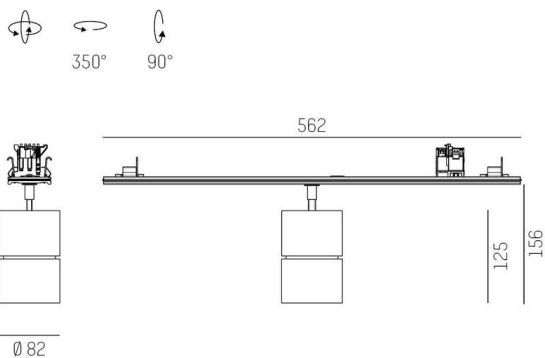

TRAIL

610-1300051524550

TRAIL MOVA M MOUNTING RAIL LIGHT INSERT made of aluminium, white, similar to RAL 9016, decor white, high-efficiently vacuum deposited aluminium reflector without safety glass beam 24°, light output direct, swiveling 350, tilting 90, with converter, max. 1050mA, dimmability: not dimmable, through wiring 7-polig, adapter/ceiling base white, IP20

SKETCH

TECHNICAL DETAILS

Light source	LED
System performance [W]	40
Luminous flux [lm]	4880
Current sec. [mA]	1050
Colour temperature	4000K
CRI	>90
Optics	aluminium reflector without protection glass
Converter	with converter
Dimmability	not dimmable
Light emission area	direct
Beam angle	24°
Voltage	220-240V 50/60Hz
Through wiring	7-polig
Length [mm]	564,9
Height [mm]	156
Diameter [mm]	82
IP protection class	IP20
IP protection class	protection cl. I
Material	aluminium
Colour of body	white
RAL	9016
Colour of adapter / ceiling base	white
Colour of decor	white
Lifetime [h]	L80 B10 50 000
Energy efficiency class	D
Number of luminaires B16A	24
Net weight [kg]	0.94
EAN number	9010870134737

LIGHT DISTRIBUTION CURVE

Energy label

The values are rated values. Power and luminous flux are initially subject to a tolerance of +/- 10%.
Colour temperature tolerance: +/- 150 K. The values apply to an ambient temperature of 25°C unless otherwise specified.