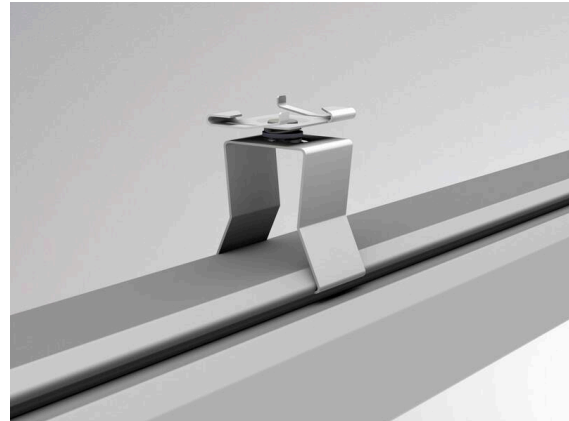

TRAIL

610-0018000000000

cord suspension adapter only to be used in conjunction of steel-cord

SKETCH

TECHNICAL DETAILS

Width [mm]	42
Height [mm]	50
IP protection class	IP20
Material	stainless steel
Colour of body	nickel
Colour of adapter / ceiling base	white
Net weight [kg]	0.01
EAN number	9010506450262