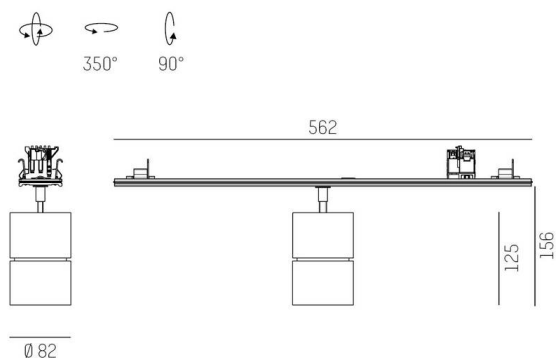

TRAIL

610-130005152455d

TRAIL MOVA M MOUNTING RAIL LIGHT INSERT made of aluminium, white, similar to RAL 9016, decor white, high-efficiently vacuum deposited aluminium reflector without safety glass beam 24°, light output direct, swiveling 350, tilting 90, with converter, max. 1050mA, dimmability: DALI 2 DATA, through wiring 7-polig, adapter/ceiling base white, IP20

SKETCH

TECHNICAL DETAILS

Light source	LED
System performance [W]	40
Luminous flux [lm]	4880
Current sec. [mA]	1050
Colour temperature	4000K
CRI	>90
Optics	aluminium reflector without protection glass
Converter	with converter
Dimmability	DALI 2 DATA
Light emission area	direct
Beam angle	24°
Voltage	220-240V 50/60Hz
Through wiring	7-polig
Length [mm]	564,9
Height [mm]	156
Diameter [mm]	82
IP protection class	IP20
IP protection class	protection cl. I
Material	aluminium
Colour of body	white
RAL	9016
Colour of adapter / ceiling base	white
Colour of decor	white
Lifetime [h]	L80 B10 50 000
Energy efficiency class	D
Number of luminaires B16A	50
Net weight [kg]	0.95
EAN number	9010870134720

LIGHT DISTRIBUTION CURVE

Energy label

The values are rated values. Power and luminous flux are initially subject to a tolerance of +/- 10%.  
Colour temperature tolerance: +/- 150 K. The values apply to an ambient temperature of 25°C unless otherwise specified.