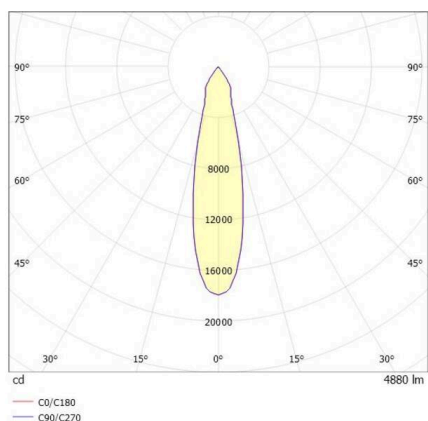

TRAIL

610-130005152455d

TRAIL MOVA M MOUNTING RAIL LIGHT INSERT made of aluminium, white, similar to RAL 9016, decor white, high-efficiently vacuum deposited aluminium reflector without safety glass beam 24°, light output direct, swiveling 350, tilting 90, with converter, max. 1050mA, dimmability: DALI 2 DATA, through wiring 7-polig, adapter/ceiling base white, IP20

SKETCH

TECHNICAL DETAILS

Light source	LED
System performance [W]	40
Luminous flux [lm]	4880
Current sec. [mA]	1050
Colour temperature	4000K
CRI	>90
Optics	aluminium reflector without protection glass
Converter	with converter
Dimmability	DALI 2 DATA
Light emission area	direct
Beam angle	24°
Voltage	220-240V 50/60Hz
Through wiring	7-polig
Length [mm]	564,9
Height [mm]	156
Diameter [mm]	82
IP protection class	IP20
IP protection class	protection cl. I
Material	aluminium
Colour of body	white
RAL	9016
Colour of adapter / ceiling base	white
Colour of decor	white
Lifetime [h]	L80 B10 50 000
Energy efficiency class	D
Number of luminaires B16A	50
Net weight [kg]	0.95
EAN number	9010870134720

LIGHT DISTRIBUTION CURVE

Energy label

The values are rated values. Power and luminous flux are initially subject to a tolerance of +/- 10%.  
Colour temperature tolerance: +/- 150 K. The values apply to an ambient temperature of 25°C unless otherwise specified.