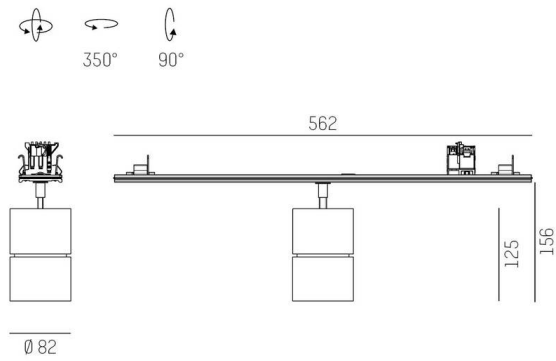

TRAIL

610-1300051524440

TRAIL MOVA M MOUNTING RAIL LIGHT INSERT made of aluminium, grey, similar to RAL 9006, decor grey, high-efficiently vacuum deposited aluminium reflector without safety glass beam 24°, light output direct, swiveling 350, tilting 90, with converter, max. 1050mA, dimmability: not dimmable, through wiring 7-polig, adapter/ceiling base grey, IP20

SKETCH

TECHNICAL DETAILS

Light source	LED
System performance [W]	40
Luminous flux [lm]	4880
Current sec. [mA]	1050
Colour temperature	4000K
CRI	>90
Optics	aluminium reflector without protection glass
Converter	with converter
Dimmability	not dimmable
Light emission area	direct
Beam angle	24°
Voltage	220-240V 50/60Hz
Through wiring	7-polig
Length [mm]	564,9
Height [mm]	156
Diameter [mm]	82
IP protection class	IP20
IP protection class	protection cl. I
Material	aluminium
Colour of body	grey
RAL	9006
Colour of adapter / ceiling base	grey
Colour of decor	grey
Lifetime [h]	L80 B10 50 000
Energy efficiency class	D
Number of luminaires B16A	24
Net weight [kg]	0.94
EAN number	9010870134713

LIGHT DISTRIBUTION CURVE

Energy label

The values are rated values. Power and luminous flux are initially subject to a tolerance of +/- 10%.  
Colour temperature tolerance: +/- 150 K. The values apply to an ambient temperature of 25°C unless otherwise specified.