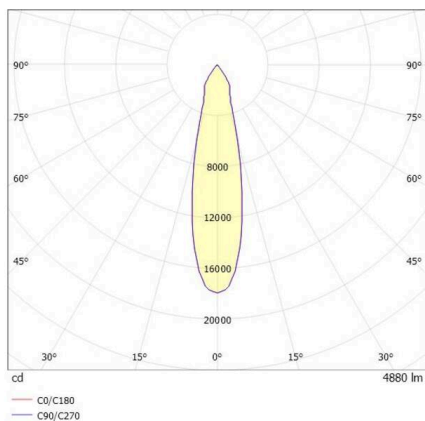

TRAIL

610-1300051524440

TRAIL MOVA M MOUNTING RAIL LIGHT INSERT made of aluminium, grey, similar to RAL 9006, decor grey, high-efficiently vacuum deposited aluminium reflector without safety glass beam 24°, light output direct, swiveling 350, tilting 90, with converter, max. 1050mA, dimmability: not dimmable, through wiring 7-polig, adapter/ceiling base grey, IP20

SKETCH

TECHNICAL DETAILS

Light source	LED
System performance [W]	40
Luminous flux [lm]	4880
Current sec. [mA]	1050
Colour temperature	4000K
CRI	>90
Optics	aluminium reflector without protection glass
Converter	with converter
Dimmability	not dimmable
Light emission area	direct
Beam angle	24°
Voltage	220-240V 50/60Hz
Through wiring	7-polig
Length [mm]	564,9
Height [mm]	156
Diameter [mm]	82
IP protection class	IP20
IP protection class	protection cl. I
Material	aluminium
Colour of body	grey
RAL	9006
Colour of adapter / ceiling base	grey
Colour of decor	grey
Lifetime [h]	L80 B10 50 000
Energy efficiency class	D
Number of luminaires B16A	24
Net weight [kg]	0.94
EAN number	9010870134713

LIGHT DISTRIBUTION CURVE

Energy label

The values are rated values. Power and luminous flux are initially subject to a tolerance of +/- 10%.  
Colour temperature tolerance: +/- 150 K. The values apply to an ambient temperature of 25°C unless otherwise specified.