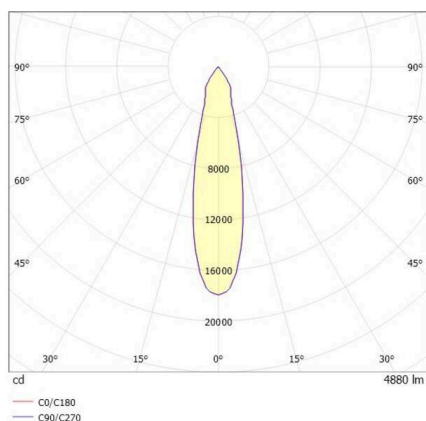

TRAIL

610-130005152444d

TRAIL MOVA M MOUNTING RAIL LIGHT INSERT made of aluminium, grey, similar to RAL 9006, decor grey, high-efficiently vacuum deposited aluminium reflector without safety glass beam 24°, light output direct, swiveling 350, tilting 90, with converter, max. 1050mA, dimmability: DALI 2 DATA, through wiring 7-polig, adapter/ceiling base grey, IP20

SKETCH

TECHNICAL DETAILS

Light source	LED
System performance [W]	40
Luminous flux [lm]	4880
Current sec. [mA]	1050
Colour temperature	4000K
CRI	>90
Optics	aluminium reflector without protection glass
Converter	with converter
Dimmability	DALI 2 DATA
Light emission area	direct
Beam angle	24°
Voltage	220-240V 50/60Hz
Through wiring	7-polig
Length [mm]	564,9
Height [mm]	156
Diameter [mm]	82
IP protection class	IP20
IP protection class	protection cl. I
Material	aluminium
Colour of body	grey
RAL	9006
Colour of adapter / ceiling base	grey
Colour of decor	grey
Lifetime [h]	L80 B10 50 000
Energy efficiency class	D
Number of luminaires B16A	50
Net weight [kg]	0.96
EAN number	9010870134706

LIGHT DISTRIBUTION CURVE

Energy label

The values are rated values. Power and luminous flux are initially subject to a tolerance of +/- 10%.
Colour temperature tolerance: +/- 150 K. The values apply to an ambient temperature of 25°C unless otherwise specified.