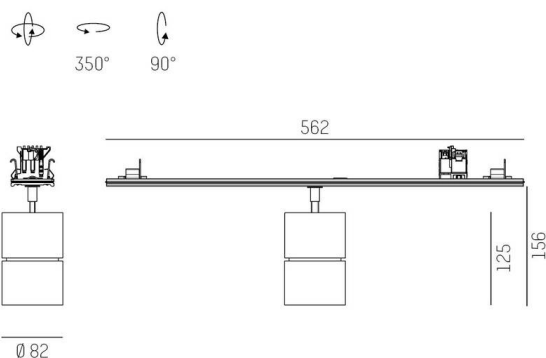

TRAIL

610-130005152444d

TRAIL MOVA M MOUNTING RAIL LIGHT INSERT made of aluminium, grey, similar to RAL 9006, decor grey, high-efficiently vacuum deposited aluminium reflector without safety glass beam 24°, light output direct, swiveling 350, tilting 90, with converter, max. 1050mA, dimmability: DALI 2 DATA, through wiring 7-polig, adapter/ceiling base grey, IP20

SKETCH

TECHNICAL DETAILS

Light source	LED
System performance [W]	40
Luminous flux [lm]	4880
Current sec. [mA]	1050
Colour temperature	4000K
CRI	>90
Optics	aluminium reflector without protection glass
Converter	with converter
Dimmability	DALI 2 DATA
Light emission area	direct
Beam angle	24°
Voltage	220-240V 50/60Hz
Through wiring	7-polig
Length [mm]	564,9
Height [mm]	156
Diameter [mm]	82
IP protection class	IP20
IP protection class	protection cl. I
Material	aluminium
Colour of body	grey
RAL	9006
Colour of adapter / ceiling base	grey
Colour of decor	grey
Lifetime [h]	L80 B10 50 000
Energy efficiency class	D
Number of luminaires B16A	50
Net weight [kg]	0.96
EAN number	9010870134706

LIGHT DISTRIBUTION CURVE

Energy label

The values are rated values. Power and luminous flux are initially subject to a tolerance of +/- 10%.
Colour temperature tolerance: +/- 150 K. The values apply to an ambient temperature of 25°C unless otherwise specified.