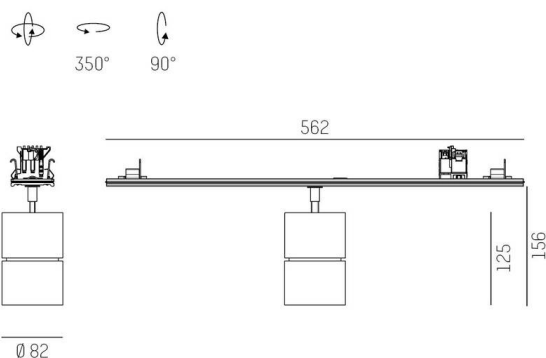

TRAIL

610-1300051324660

TRAIL MOVA M MOUNTING RAIL LIGHT INSERT made of aluminium, black, similar to RAL 9005, decor black,high-efficiently vacuum deposited aluminium reflector without safety glass beam 40°, light output direct, swiveling 350, tilting 90, with converter, max. 1050mA, dimmability: not dimmable, through wiring 7-polig, adapter/ceiling base black, IP20

SKETCH

TECHNICAL DETAILS

Light source	LED
System performance [W]	40
Luminous flux [lm]	4880
Current sec. [mA]	1050
Colour temperature	4000K
CRI	>90
Optics	aluminium reflector without protection glass
Converter	with converter
Dimmability	not dimmable
Light emission area	direct
Beam angle	40°
Voltage	220-240V 50/60Hz
Through wiring	7-polig
Length [mm]	564,9
Height [mm]	156
Diameter [mm]	82
IP protection class	IP20
IP protection class	protection cl. I
Material	aluminium
Colour of body	black
RAL	9005
Colour of adapter / ceiling base	black
Colour of decor	black
Lifetime [h]	L80 B10 50 000
Energy efficiency class	D
Number of luminaires B16A	24
Net weight [kg]	0.94
EAN number	9010870134690

LIGHT DISTRIBUTION CURVE

Energy label

The values are rated values. Power and luminous flux are initially subject to a tolerance of +/- 10%.
Colour temperature tolerance: +/- 150 K. The values apply to an ambient temperature of 25°C unless otherwise specified.