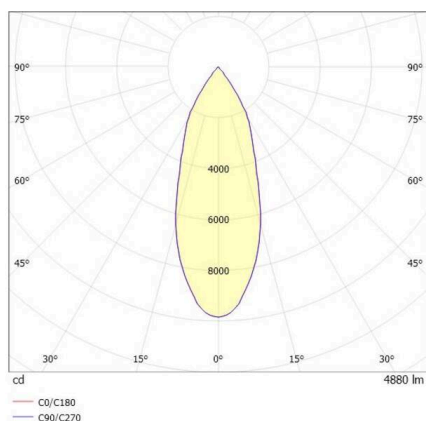

TRAIL

610-1300051324660

TRAIL MOVA M MOUNTING RAIL LIGHT INSERT made of aluminium, black, similar to RAL 9005, decor black,high-efficiently vacuum deposited aluminium reflector without safety glass beam 40°, light output direct, swiveling 350, tilting 90, with converter, max. 1050mA, dimmability: not dimmable, through wiring 7-polig, adapter/ceiling base black, IP20

SKETCH

TECHNICAL DETAILS

Light source	LED
System performance [W]	40
Luminous flux [lm]	4880
Current sec. [mA]	1050
Colour temperature	4000K
CRI	>90
Optics	aluminium reflector without protection glass
Converter	with converter
Dimmability	not dimmable
Light emission area	direct
Beam angle	40°
Voltage	220-240V 50/60Hz
Through wiring	7-polig
Length [mm]	564,9
Height [mm]	156
Diameter [mm]	82
IP protection class	IP20
IP protection class	protection cl. I
Material	aluminium
Colour of body	black
RAL	9005
Colour of adapter / ceiling base	black
Colour of decor	black
Lifetime [h]	L80 B10 50 000
Energy efficiency class	D
Number of luminaires B16A	24
Net weight [kg]	0.94
EAN number	9010870134690

LIGHT DISTRIBUTION CURVE

Energy label

The values are rated values. Power and luminous flux are initially subject to a tolerance of +/- 10%.
Colour temperature tolerance: +/- 150 K. The values apply to an ambient temperature of 25°C unless otherwise specified.