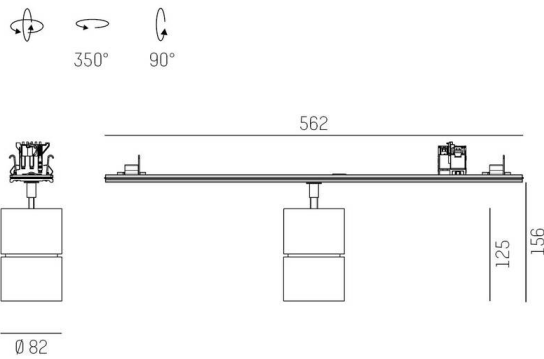

TRAIL

610-130005132466d

TRAIL MOVA M MOUNTING RAIL LIGHT INSERT made of aluminium, black, similar to RAL 9005, decor black, high-efficiently vacuum deposited aluminium reflector without safety glass beam 40°, light output direct, swiveling 350, tilting 90, with converter, max. 1050mA, dimmability: DALI 2 DATA, through wiring 7-polig, adapter/ceiling base black, IP20

SKETCH

TECHNICAL DETAILS

Light source	LED
System performance [W]	40
Luminous flux [lm]	4880
Current sec. [mA]	1050
Colour temperature	4000K
CRI	>90
Optics	aluminium reflector without protection glass
Converter	with converter
Dimmability	DALI 2 DATA
Light emission area	direct
Beam angle	40°
Voltage	220-240V 50/60Hz
Through wiring	7-polig
Length [mm]	564,9
Height [mm]	156
Diameter [mm]	82
IP protection class	IP20
IP protection class	protection cl. I
Material	aluminium
Colour of body	black
RAL	9005
Colour of adapter / ceiling base	black
Colour of decor	black
Lifetime [h]	L80 B10 50 000
Energy efficiency class	D
Number of luminaires B16A	50
Net weight [kg]	0.96
EAN number	9010870134683

LIGHT DISTRIBUTION CURVE

Energy label

The values are rated values. Power and luminous flux are initially subject to a tolerance of +/- 10%.
 Colour temperature tolerance: +/- 150 K. The values apply to an ambient temperature of 25°C unless otherwise specified.