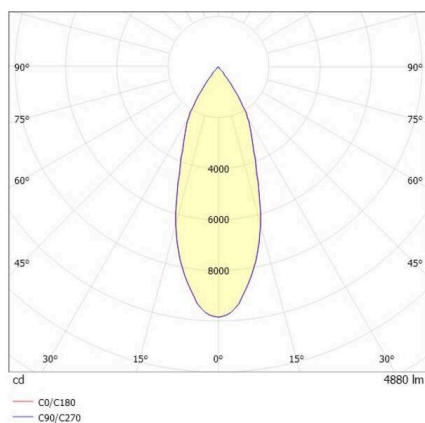

TRAIL

610-130005132466d

TRAIL MOVA M MOUNTING RAIL LIGHT INSERT made of aluminium, black, similar to RAL 9005, decor black, high-efficiently vacuum deposited aluminium reflector without safety glass beam 40°, light output direct, swiveling 350, tilting 90, with converter, max. 1050mA, dimmability: DALI 2 DATA, through wiring 7-polig, adapter/ceiling base black, IP20

SKETCH

TECHNICAL DETAILS

Light source	LED
System performance [W]	40
Luminous flux [lm]	4880
Current sec. [mA]	1050
Colour temperature	4000K
CRI	>90
Optics	aluminium reflector without protection glass
Converter	with converter
Dimmability	DALI 2 DATA
Light emission area	direct
Beam angle	40°
Voltage	220-240V 50/60Hz
Through wiring	7-polig
Length [mm]	564,9
Height [mm]	156
Diameter [mm]	82
IP protection class	IP20
IP protection class	protection cl. I
Material	aluminium
Colour of body	black
RAL	9005
Colour of adapter / ceiling base	black
Colour of decor	black
Lifetime [h]	L80 B10 50 000
Energy efficiency class	D
Number of luminaires B16A	50
Net weight [kg]	0.96
EAN number	9010870134683

LIGHT DISTRIBUTION CURVE

Energy label

The values are rated values. Power and luminous flux are initially subject to a tolerance of +/- 10%.
 Colour temperature tolerance: +/- 150 K. The values apply to an ambient temperature of 25°C unless otherwise specified.