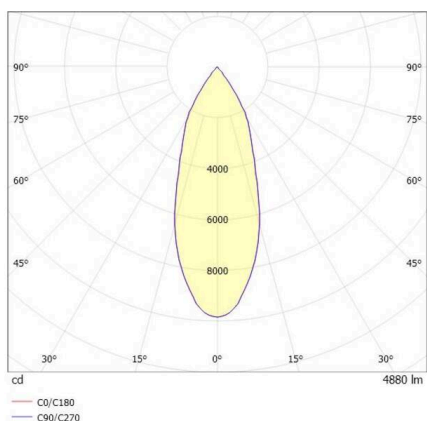

TRAIL

610-1300051324550

TRAIL MOVA M MOUNTING RAIL LIGHT INSERT made of aluminium, white, similar to RAL 9016, decor white, high-efficiently vacuum deposited aluminium reflector without safety glass beam 40°, light output direct, swiveling 350, tilting 90, with converter, max. 1050mA, dimmability: not dimmable, through wiring 7-polig, adapter/ceiling base white, IP20

SKETCH

TECHNICAL DETAILS

Light source	LED
System performance [W]	40
Luminous flux [lm]	4880
Current sec. [mA]	1050
Colour temperature	4000K
CRI	>90
Optics	aluminium reflector without protection glass
Converter	with converter
Dimmability	not dimmable
Light emission area	direct
Beam angle	40°
Voltage	220-240V 50/60Hz
Through wiring	7-polig
Length [mm]	564,9
Height [mm]	156
Diameter [mm]	82
IP protection class	IP20
IP protection class	protection cl. I
Material	aluminium
Colour of body	white
RAL	9016
Colour of adapter / ceiling base	white
Colour of decor	white
Lifetime [h]	L80 B10 50 000
Energy efficiency class	D
Number of luminaires B16A	24
Net weight [kg]	0.94
EAN number	9010870134676

LIGHT DISTRIBUTION CURVE

Energy label

The values are rated values. Power and luminous flux are initially subject to a tolerance of +/- 10%. Colour temperature tolerance: +/- 150 K. The values apply to an ambient temperature of 25°C unless otherwise specified.