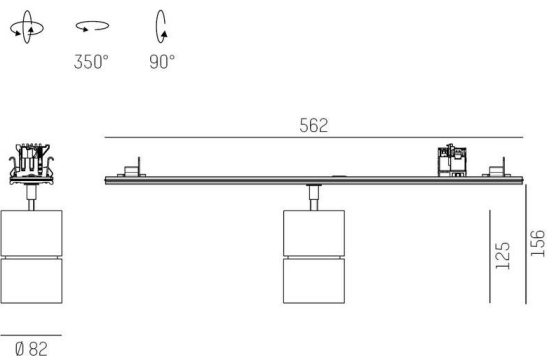

TRAIL

610-1300051324550

TRAIL MOVA M MOUNTING RAIL LIGHT INSERT made of aluminium, white, similar to RAL 9016, decor white, high-efficiently vacuum deposited aluminium reflector without safety glass beam 40°, light output direct, swiveling 350, tilting 90, with converter, max. 1050mA, dimmability: not dimmable, through wiring 7-polig, adapter/ceiling base white, IP20

SKETCH

TECHNICAL DETAILS

Light source	LED
System performance [W]	40
Luminous flux [lm]	4880
Current sec. [mA]	1050
Colour temperature	4000K
CRI	>90
Optics	aluminium reflector without protection glass
Converter	with converter
Dimmability	not dimmable
Light emission area	direct
Beam angle	40°
Voltage	220-240V 50/60Hz
Through wiring	7-polig
Length [mm]	564,9
Height [mm]	156
Diameter [mm]	82
IP protection class	IP20
IP protection class	protection cl. I
Material	aluminium
Colour of body	white
RAL	9016
Colour of adapter / ceiling base	white
Colour of decor	white
Lifetime [h]	L80 B10 50 000
Energy efficiency class	D
Number of luminaires B16A	24
Net weight [kg]	0.94
EAN number	9010870134676

LIGHT DISTRIBUTION CURVE

Energy label

The values are rated values. Power and luminous flux are initially subject to a tolerance of +/- 10%. Colour temperature tolerance: +/- 150 K. The values apply to an ambient temperature of 25°C unless otherwise specified.