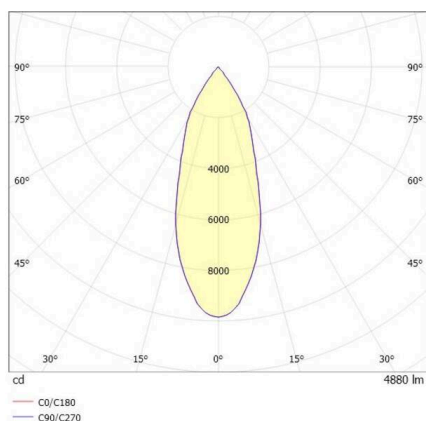

TRAIL

610-130005132455d

TRAIL MOVA M MOUNTING RAIL LIGHT INSERT made of aluminium, white, similar to RAL 9016, decor white, high-efficiently vacuum deposited aluminium reflector without safety glass beam 40°, light output direct, swiveling 350, tilting 90, with converter, max. 1050mA, dimmability: DALI 2 DATA, through wiring 7-polig, adapter/ceiling base white, IP20

SKETCH

TECHNICAL DETAILS

Light source	LED
System performance [W]	40
Luminous flux [lm]	4880
Current sec. [mA]	1050
Colour temperature	4000K
CRI	>90
Optics	aluminium reflector without protection glass
Converter	with converter
Dimmability	DALI 2 DATA
Light emission area	direct
Beam angle	40°
Voltage	220-240V 50/60Hz
Through wiring	7-polig
Length [mm]	564,9
Height [mm]	156
Diameter [mm]	82
IP protection class	IP20
IP protection class	protection cl. I
Material	aluminium
Colour of body	white
RAL	9016
Colour of adapter / ceiling base	white
Colour of decor	white
Lifetime [h]	L80 B10 50 000
Energy efficiency class	D
Number of luminaires B16A	50
Net weight [kg]	0.95
EAN number	9010870134669

LIGHT DISTRIBUTION CURVE

Energy label

The values are rated values. Power and luminous flux are initially subject to a tolerance of +/- 10%.
Colour temperature tolerance: +/- 150 K. The values apply to an ambient temperature of 25°C unless otherwise specified.