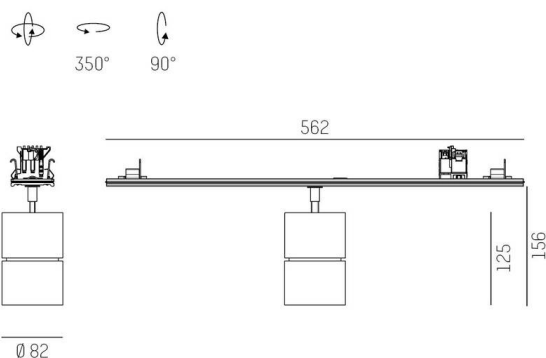

TRAIL

610-130005132455d

TRAIL MOVA M MOUNTING RAIL LIGHT INSERT made of aluminium, white, similar to RAL 9016, decor white, high-efficiently vacuum deposited aluminium reflector without safety glass beam 40°, light output direct, swiveling 350, tilting 90, with converter, max. 1050mA, dimmability: DALI 2 DATA, through wiring 7-polig, adapter/ceiling base white, IP20

SKETCH

TECHNICAL DETAILS

Light source	LED
System performance [W]	40
Luminous flux [lm]	4880
Current sec. [mA]	1050
Colour temperature	4000K
CRI	>90
Optics	aluminium reflector without protection glass
Converter	with converter
Dimmability	DALI 2 DATA
Light emission area	direct
Beam angle	40°
Voltage	220-240V 50/60Hz
Through wiring	7-polig
Length [mm]	564,9
Height [mm]	156
Diameter [mm]	82
IP protection class	IP20
IP protection class	protection cl. I
Material	aluminium
Colour of body	white
RAL	9016
Colour of adapter / ceiling base	white
Colour of decor	white
Lifetime [h]	L80 B10 50 000
Energy efficiency class	D
Number of luminaires B16A	50
Net weight [kg]	0.95
EAN number	9010870134669

LIGHT DISTRIBUTION CURVE

Energy label

The values are rated values. Power and luminous flux are initially subject to a tolerance of +/- 10%.
Colour temperature tolerance: +/- 150 K. The values apply to an ambient temperature of 25°C unless otherwise specified.