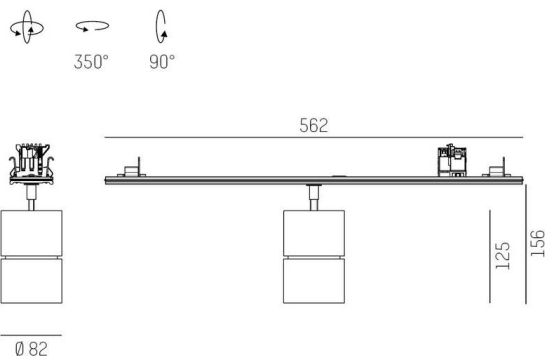

TRAIL

610-1300051324440

TRAIL MOVA M MOUNTING RAIL LIGHT INSERT made of aluminium, grey, similar to RAL 9006, decor grey, high-efficiently vacuum deposited aluminium reflector without safety glass beam 40°, light output direct, swiveling 350, tilting 90, with converter, max. 1050mA, dimmability: not dimmable, through wiring 7-polig, adapter/ceiling base grey, IP20

SKETCH

TECHNICAL DETAILS

Light source	LED
System performance [W]	40
Luminous flux [lm]	4880
Current sec. [mA]	1050
Colour temperature	4000K
CRI	>90
Optics	aluminium reflector without protection glass
Converter	with converter
Dimmability	not dimmable
Light emission area	direct
Beam angle	40°
Voltage	220-240V 50/60Hz
Through wiring	7-polig
Length [mm]	564,9
Height [mm]	156
Diameter [mm]	82
IP protection class	IP20
IP protection class	protection cl. I
Material	aluminium
Colour of body	grey
RAL	9006
Colour of adapter / ceiling base	grey
Colour of decor	grey
Lifetime [h]	L80 B10 50 000
Energy efficiency class	D
Number of luminaires B16A	24
Net weight [kg]	0.95
EAN number	9010870134652

LIGHT DISTRIBUTION CURVE

Energy label

The values are rated values. Power and luminous flux are initially subject to a tolerance of +/- 10%. Colour temperature tolerance: +/- 150 K. The values apply to an ambient temperature of 25°C unless otherwise specified.