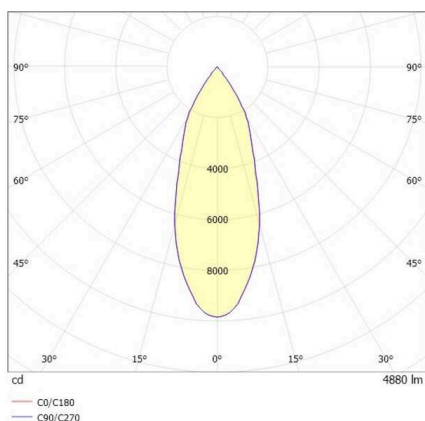

TRAIL

610-1300051324440

TRAIL MOVA M MOUNTING RAIL LIGHT INSERT made of aluminium, grey, similar to RAL 9006, decor grey, high-efficiently vacuum deposited aluminium reflector without safety glass beam 40°, light output direct, swiveling 350, tilting 90, with converter, max. 1050mA, dimmability: not dimmable, through wiring 7-polig, adapter/ceiling base grey, IP20

SKETCH

TECHNICAL DETAILS

Light source	LED
System performance [W]	40
Luminous flux [lm]	4880
Current sec. [mA]	1050
Colour temperature	4000K
CRI	>90
Optics	aluminium reflector without protection glass
Converter	with converter
Dimmability	not dimmable
Light emission area	direct
Beam angle	40°
Voltage	220-240V 50/60Hz
Through wiring	7-polig
Length [mm]	564,9
Height [mm]	156
Diameter [mm]	82
IP protection class	IP20
IP protection class	protection cl. I
Material	aluminium
Colour of body	grey
RAL	9006
Colour of adapter / ceiling base	grey
Colour of decor	grey
Lifetime [h]	L80 B10 50 000
Energy efficiency class	D
Number of luminaires B16A	24
Net weight [kg]	0.95
EAN number	9010870134652

LIGHT DISTRIBUTION CURVE

Energy label

The values are rated values. Power and luminous flux are initially subject to a tolerance of +/- 10%. Colour temperature tolerance: +/- 150 K. The values apply to an ambient temperature of 25°C unless otherwise specified.