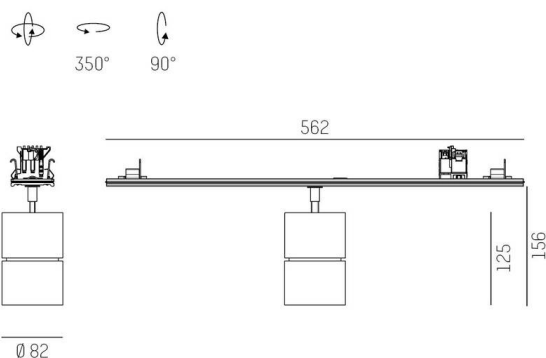

TRAIL

610-130005132444d

TRAIL MOVA M MOUNTING RAIL LIGHT INSERT made of aluminium, grey, similar to RAL 9006, decor grey, high-efficiently vacuum deposited aluminium reflector without safety glass beam 40°, light output direct, swiveling 350, tilting 90, with converter, max. 1050mA, dimmability: DALI 2 DATA, through wiring 7-polig, adapter/ceiling base grey, IP20

SKETCH

TECHNICAL DETAILS

Light source	LED
System performance [W]	40
Luminous flux [lm]	4880
Current sec. [mA]	1050
Colour temperature	4000K
CRI	>90
Optics	aluminium reflector without protection glass
Converter	with converter
Dimmability	DALI 2 DATA
Light emission area	direct
Beam angle	40°
Voltage	220-240V 50/60Hz
Through wiring	7-polig
Length [mm]	564,9
Height [mm]	156
Diameter [mm]	82
IP protection class	IP20
IP protection class	protection cl. I
Material	aluminium
Colour of body	grey
RAL	9006
Colour of adapter / ceiling base	grey
Colour of decor	grey
Lifetime [h]	L80 B10 50 000
Energy efficiency class	D
Number of luminaires B16A	50
Net weight [kg]	0.96
EAN number	9010870134645

LIGHT DISTRIBUTION CURVE

Energy label

The values are rated values. Power and luminous flux are initially subject to a tolerance of +/- 10%. Colour temperature tolerance: +/- 150 K. The values apply to an ambient temperature of 25°C unless otherwise specified.