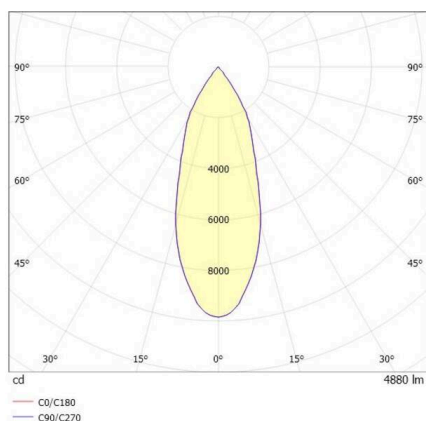

TRAIL

610-130005132444d

TRAIL MOVA M MOUNTING RAIL LIGHT INSERT made of aluminium, grey, similar to RAL 9006, decor grey, high-efficiently vacuum deposited aluminium reflector without safety glass beam 40°, light output direct, swiveling 350, tilting 90, with converter, max. 1050mA, dimmability: DALI 2 DATA, through wiring 7-polig, adapter/ceiling base grey, IP20

SKETCH

TECHNICAL DETAILS

Light source	LED
System performance [W]	40
Luminous flux [lm]	4880
Current sec. [mA]	1050
Colour temperature	4000K
CRI	>90
Optics	aluminium reflector without protection glass
Converter	with converter
Dimmability	DALI 2 DATA
Light emission area	direct
Beam angle	40°
Voltage	220-240V 50/60Hz
Through wiring	7-polig
Length [mm]	564,9
Height [mm]	156
Diameter [mm]	82
IP protection class	IP20
IP protection class	protection cl. I
Material	aluminium
Colour of body	grey
RAL	9006
Colour of adapter / ceiling base	grey
Colour of decor	grey
Lifetime [h]	L80 B10 50 000
Energy efficiency class	D
Number of luminaires B16A	50
Net weight [kg]	0.96
EAN number	9010870134645

LIGHT DISTRIBUTION CURVE

Energy label

The values are rated values. Power and luminous flux are initially subject to a tolerance of +/- 10%. Colour temperature tolerance: +/- 150 K. The values apply to an ambient temperature of 25°C unless otherwise specified.