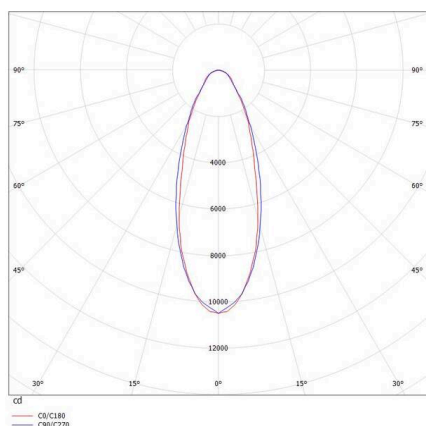

SKETCH

TECHNICAL DETAILS

Light source	LED
System performance [W]	61
Luminous flux [lm]	7950
Current sec. [mA]	600
Colour temperature	3000K
CRI	>80
UGR	<28
Optics	high quality linear optics
Converter	with converter
Dimmability	not dimmable
Light emission area	direct
Beam angle	30°
Voltage	220-240V 50/60Hz
Through wiring	7-polig
Length [mm]	1137
Width [mm]	64
Height [mm]	16
IP protection class	IP20
IP protection class	protection cl. I
IK value	IK06
Material	aluminium
Colour of body	black
RAL	9005
Lifetime [h]	L90 B10 70 000
Ambient temperature	from -20° to +50°
Energy efficiency class	C
Number of luminaires B16A	22
IFS	True
Net weight [kg]	1.17
EAN number	9010506594386

Energy label

LIGHT DISTRIBUTION CURVE

The values are rated values. Power and luminous flux are initially subject to a tolerance of +/- 10%.  
Colour temperature tolerance: +/- 150 K. The values apply to an ambient temperature of 25°C unless otherwise specified.