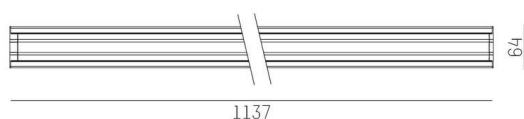

TRAIL

610-1251031419060

TRAIL LIGHT INSERT NB MOUNTING RAIL LIGHT INSERT made of aluminium, black, similar to RAL 9005, linear optics beam 30°, light output direct, UGR <28, with converter, max. 600mA, dimmability: not dimmable, through wiring 7-polig, IP20

SKETCH

TECHNICAL DETAILS

Light source	LED
System performance [W]	61
Luminous flux [lm]	7950
Current sec. [mA]	600
Colour temperature	3000K
CRI	>80
UGR	<28
Optics	high quality linear optics
Converter	with converter
Dimmability	not dimmable
Light emission area	direct
Beam angle	30°
Voltage	220-240V 50/60Hz
Through wiring	7-polig
Length [mm]	1137
Width [mm]	64
Height [mm]	16
IP protection class	IP20
IP protection class	protection cl. I
IK value	IK06
Material	aluminium
Colour of body	black
RAL	9005
Lifetime [h]	L90 B10 70 000
Ambient temperature	from -20° to +50°
Energy efficiency class	C
Number of luminaires B16A	22
IFS	True
Net weight [kg]	1.17
EAN number	9010506594386

Energy label

LIGHT DISTRIBUTION CURVE

The values are rated values. Power and luminous flux are initially subject to a tolerance of +/- 10%.  
Colour temperature tolerance: +/- 150 K. The values apply to an ambient temperature of 25°C unless otherwise specified.