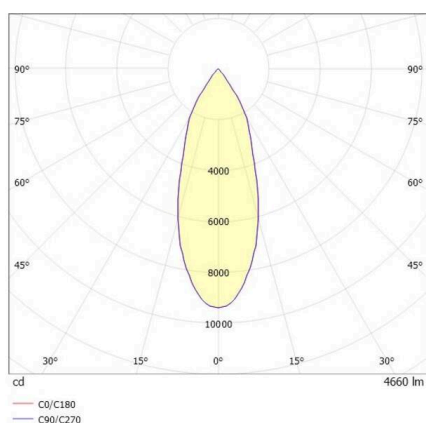

TRAIL

610-130005134966d

TRAIL MOVA M MOUNTING RAIL LIGHT INSERT made of aluminium, black, similar to RAL 9005, decor black,high-efficiently vacuum deposited aluminium reflector without safety glass beam 40°, light output direct, swiveling 350, tilting 90, with converter, max. 1050mA, dimmability: DALI 2 DATA, through wiring 7-polig, adapter/ceiling base black, IP20

SKETCH

TECHNICAL DETAILS

Light source	LED
System performance [W]	40
Luminous flux [lm]	4660
Current sec. [mA]	1050
Colour temperature	3000K
CRI	PREMIUM>90
Optics	aluminium reflector without protection glass
Converter	with converter
Dimmability	DALI 2 DATA
Light emission area	direct
Beam angle	40°
Voltage	220-240V 50/60Hz
Through wiring	7-polig
Length [mm]	564,9
Height [mm]	156
Diameter [mm]	82
IP protection class	IP20
IP protection class	protection cl. I
Material	aluminium
Colour of body	black
RAL	9005
Colour of adapter / ceiling base	black
Colour of decor	black
Lifetime [h]	L80 B10 50 000
Energy efficiency class	E
Number of luminaires B16A	50
Net weight [kg]	0.96
EAN number	9010870133532

LIGHT DISTRIBUTION CURVE

Energy label

The values are rated values. Power and luminous flux are initially subject to a tolerance of +/- 10%. Colour temperature tolerance: +/- 150 K. The values apply to an ambient temperature of 25°C unless otherwise specified.