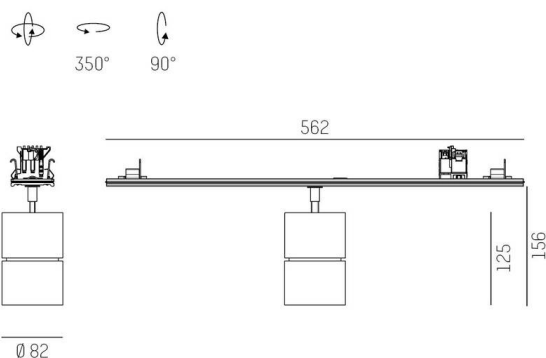

TRAIL

610-130005134966d

TRAIL MOVA M MOUNTING RAIL LIGHT INSERT made of aluminium, black, similar to RAL 9005, decor black,high-efficiently vacuum deposited aluminium reflector without safety glass beam 40°, light output direct, swiveling 350, tilting 90, with converter, max. 1050mA, dimmability: DALI 2 DATA, through wiring 7-polig, adapter/ceiling base black, IP20

SKETCH

TECHNICAL DETAILS

Light source	LED
System performance [W]	40
Luminous flux [lm]	4660
Current sec. [mA]	1050
Colour temperature	3000K
CRI	PREMIUM>90
Optics	aluminium reflector without protection glass
Converter	with converter
Dimmability	DALI 2 DATA
Light emission area	direct
Beam angle	40°
Voltage	220-240V 50/60Hz
Through wiring	7-polig
Length [mm]	564,9
Height [mm]	156
Diameter [mm]	82
IP protection class	IP20
IP protection class	protection cl. I
Material	aluminium
Colour of body	black
RAL	9005
Colour of adapter / ceiling base	black
Colour of decor	black
Lifetime [h]	L80 B10 50 000
Energy efficiency class	E
Number of luminaires B16A	50
Net weight [kg]	0.96
EAN number	9010870133532

LIGHT DISTRIBUTION CURVE

Energy label

The values are rated values. Power and luminous flux are initially subject to a tolerance of +/- 10%. Colour temperature tolerance: +/- 150 K. The values apply to an ambient temperature of 25°C unless otherwise specified.