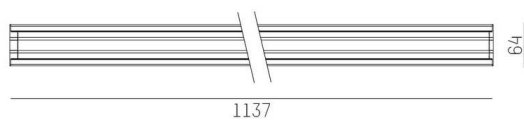

TRAIL

610-1251031417060

TRAIL LIGHT INSERT NB MOUNTING RAIL LIGHT INSERT made of aluminium, black, similar to RAL 9005, linear optics beam 30°, light output direct, UGR <28, with converter, max. 600mA, dimmability: not dimmable, through wiring 7-polig, IP20

SKETCH

TECHNICAL DETAILS

Light source	LED
System performance [W]	61
Luminous flux [lm]	7950
Current sec. [mA]	600
Colour temperature	3500K
CRI	>80
UGR	<28
Optics	high quality linear optics
Converter	with converter
Dimmability	not dimmable
Light emission area	direct
Beam angle	30°
Voltage	220-240V 50/60Hz
Through wiring	7-polig
Length [mm]	1137
Width [mm]	64
Height [mm]	16
IP protection class	IP20
IP protection class	protection cl. I
IK value	IK06
Material	aluminium
Colour of body	black
RAL	9005
Lifetime [h]	L90 B10 70 000
Ambient temperature	from -20° to +50°
Energy efficiency class	C
Number of luminaires B16A	22
IFS	True
Net weight [kg]	1.17
EAN number	9010506594324