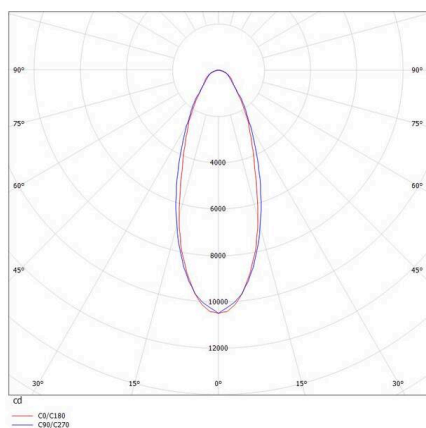

SKETCH

TECHNICAL DETAILS

Light source	LED
System performance [W]	61
Luminous flux [lm]	7950
Current sec. [mA]	600
Colour temperature	3500K
CRI	>80
UGR	<28
Optics	high quality linear optics
Converter	with converter
Dimmability	not dimmable
Light emission area	direct
Beam angle	30°
Voltage	220-240V 50/60Hz
Through wiring	7-polig
Length [mm]	1137
Width [mm]	64
Height [mm]	16
IP protection class	IP20
IP protection class	protection cl. I
IK value	IK06
Material	aluminium
Colour of body	black
RAL	9005
Lifetime [h]	L90 B10 70 000
Ambient temperature	from -20° to +50°
Energy efficiency class	C
Number of luminaires B16A	22
IFS	True
Net weight [kg]	1.17
EAN number	9010506594324

Energy label

LIGHT DISTRIBUTION CURVE

The values are rated values. Power and luminous flux are initially subject to a tolerance of +/- 10%.
 Colour temperature tolerance: +/- 150 K. The values apply to an ambient temperature of 25°C unless otherwise specified.