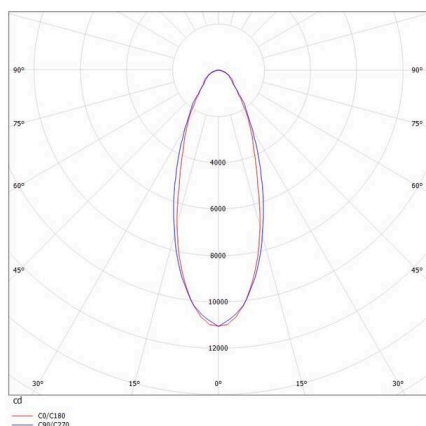

SKETCH

TECHNICAL DETAILS

Light source	LED
System performance [W]	61
Luminous flux [lm]	8380
Current sec. [mA]	600
Colour temperature	6500K
CRI	>80
UGR	<28
Optics	high quality linear optics
Converter	with converter
Dimmability	not dimmable
Light emission area	direct
Beam angle	30°
Voltage	220-240V 50/60Hz
Through wiring	7-polig
Length [mm]	1137
Width [mm]	64
Height [mm]	16
IP protection class	IP20
IP protection class	protection cl. I
IK value	IK06
Material	aluminium
Colour of body	black
RAL	9005
Lifetime [h]	L90 B10 70 000
Ambient temperature	from -20° to +50°
Energy efficiency class	C
Number of luminaires B16A	22
IFS	True
Net weight [kg]	1.17
EAN number	9010506594263

Energy label

LIGHT DISTRIBUTION CURVE

The values are rated values. Power and luminous flux are initially subject to a tolerance of +/- 10%.  
 Colour temperature tolerance: +/- 150 K. The values apply to an ambient temperature of 25°C unless otherwise specified.