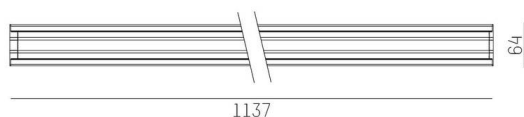

TRAIL

610-1251031416060

TRAIL LIGHT INSERT NB MOUNTING RAIL LIGHT INSERT made of aluminium, black, similar to RAL 9005, linear optics beam 30°, light output direct, UGR <28, with converter, max. 600mA, dimmability: not dimmable, through wiring 7-polig, IP20

SKETCH

TECHNICAL DETAILS

Light source	LED
System performance [W]	61
Luminous flux [lm]	8380
Current sec. [mA]	600
Colour temperature	6500K
CRI	>80
UGR	<28
Optics	high quality linear optics
Converter	with converter
Dimmability	not dimmable
Light emission area	direct
Beam angle	30°
Voltage	220-240V 50/60Hz
Through wiring	7-polig
Length [mm]	1137
Width [mm]	64
Height [mm]	16
IP protection class	IP20
IP protection class	protection cl. I
IK value	IK06
Material	aluminium
Colour of body	black
RAL	9005
Lifetime [h]	L90 B10 70 000
Ambient temperature	from -20° to +50°
Energy efficiency class	C
Number of luminaires B16A	22
IFS	True
Net weight [kg]	1.17
EAN number	9010506594263

Energy label

LIGHT DISTRIBUTION CURVE

The values are rated values. Power and luminous flux are initially subject to a tolerance of +/- 10%.  
 Colour temperature tolerance: +/- 150 K. The values apply to an ambient temperature of 25°C unless otherwise specified.