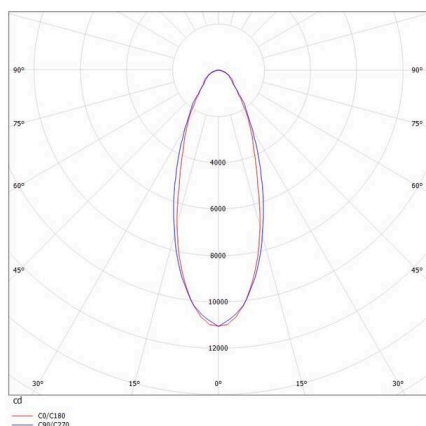

SKETCH

TECHNICAL DETAILS

Light source	LED
System performance [W]	61
Luminous flux [lm]	8380
Current sec. [mA]	600
Colour temperature	4000K
CRI	>80
UGR	<28
Optics	high quality linear optics
Converter	with converter
Dimmability	not dimmable
Light emission area	direct
Beam angle	30°
Voltage	220-240V 50/60Hz
Through wiring	7-polig
Length [mm]	1137
Width [mm]	64
Height [mm]	16
IP protection class	IP20
IP protection class	protection cl. I
IK value	IK06
Material	aluminium
Colour of body	black
RAL	9005
Lifetime [h]	L90 B10 70 000
Ambient temperature	from -20° to +50°
Energy efficiency class	C
Number of luminaires B16A	22
IFS	True
Net weight [kg]	1.17
EAN number	9010506594201

Energy label

LIGHT DISTRIBUTION CURVE

The values are rated values. Power and luminous flux are initially subject to a tolerance of +/- 10%.
Colour temperature tolerance: +/- 150 K. The values apply to an ambient temperature of 25°C unless otherwise specified.