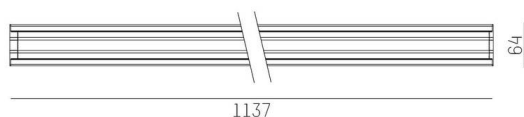

TRAIL

610-1251031414060

TRAIL LIGHT INSERT NB MOUNTING RAIL LIGHT INSERT made of aluminium, black, similar to RAL 9005, linear optics beam 30°, light output direct, UGR <28, with converter, max. 600mA, dimmability: not dimmable, through wiring 7-polig, IP20

SKETCH

TECHNICAL DETAILS

Light source	LED
System performance [W]	61
Luminous flux [lm]	8380
Current sec. [mA]	600
Colour temperature	4000K
CRI	>80
UGR	<28
Optics	high quality linear optics
Converter	with converter
Dimmability	not dimmable
Light emission area	direct
Beam angle	30°
Voltage	220-240V 50/60Hz
Through wiring	7-polig
Length [mm]	1137
Width [mm]	64
Height [mm]	16
IP protection class	IP20
IP protection class	protection cl. I
IK value	IK06
Material	aluminium
Colour of body	black
RAL	9005
Lifetime [h]	L90 B10 70 000
Ambient temperature	from -20° to +50°
Energy efficiency class	C
Number of luminaires B16A	22
IFS	True
Net weight [kg]	1.17
EAN number	9010506594201

Energy label

LIGHT DISTRIBUTION CURVE

The values are rated values. Power and luminous flux are initially subject to a tolerance of +/- 10%.
Colour temperature tolerance: +/- 150 K. The values apply to an ambient temperature of 25°C unless otherwise specified.