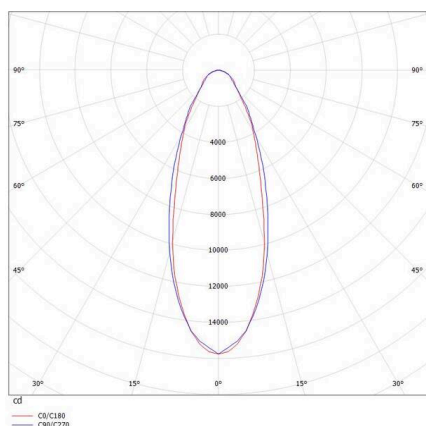

SKETCH

TECHNICAL DETAILS

Light source	LED
System performance [W]	92
Luminous flux [lm]	11930
Current sec. [mA]	600
Colour temperature	3000K
CRI	>80
UGR	<28
Optics	high quality linear optics
Converter	with converter
Dimmability	not dimmable
Light emission area	direct
Beam angle	30°
Voltage	220-240V 50/60Hz
Through wiring	7-polig
Length [mm]	1696
Width [mm]	64
Height [mm]	16
IP protection class	IP20
IP protection class	protection cl. I
IK value	IK06
Material	aluminium
Colour of body	black
RAL	9005
Lifetime [h]	L90 B10 70 000
Ambient temperature	from -20° to +50°
Energy efficiency class	C
Number of luminaires B16A	22
IFS	True
Net weight [kg]	1.62
EAN number	9010506601596

Energy label

LIGHT DISTRIBUTION CURVE

The values are rated values. Power and luminous flux are initially subject to a tolerance of +/- 10%.
 Colour temperature tolerance: +/- 150 K. The values apply to an ambient temperature of 25°C unless otherwise specified.