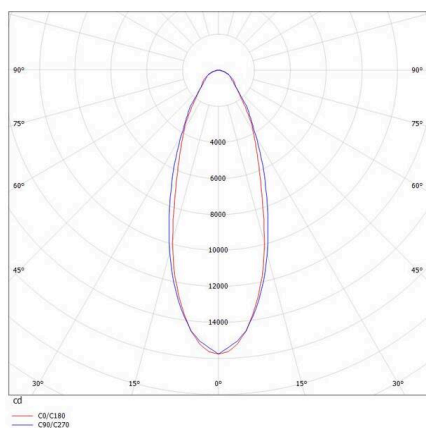

SKETCH

TECHNICAL DETAILS

Light source	LED
System performance [W]	92
Luminous flux [lm]	11930
Current sec. [mA]	600
Colour temperature	3500K
CRI	>80
UGR	<28
Optics	high quality linear optics
Converter	with converter
Dimmability	not dimmable
Light emission area	direct
Beam angle	30°
Voltage	220-240V 50/60Hz
Through wiring	7-polig
Length [mm]	1696
Width [mm]	64
Height [mm]	16
IP protection class	IP20
IP protection class	protection cl. I
IK value	IK06
Material	aluminium
Colour of body	black
RAL	9005
Lifetime [h]	L90 B10 70 000
Ambient temperature	from -20° to +50°
Energy efficiency class	C
Number of luminaires B16A	22
IFS	True
Net weight [kg]	1.62
EAN number	9010506601534

Energy label

LIGHT DISTRIBUTION CURVE

The values are rated values. Power and luminous flux are initially subject to a tolerance of +/- 10%.
 Colour temperature tolerance: +/- 150 K. The values apply to an ambient temperature of 25°C unless otherwise specified.