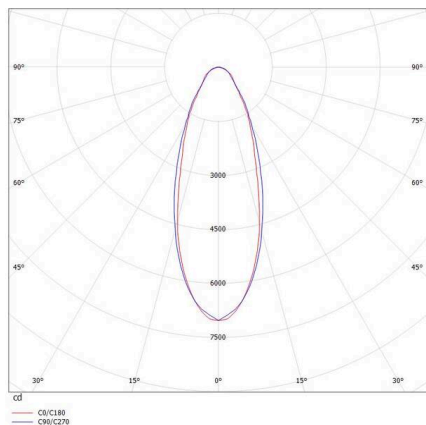

SKETCH

TECHNICAL DETAILS

Light source	LED
System performance [W]	37
Luminous flux [lm]	5330
Current sec. [mA]	250
Colour temperature	3000K
CRI	>80
UGR	<25
Optics	high quality linear optics
Converter	with converter
Dimmability	not dimmable
Light emission area	direct
Beam angle	30°
Voltage	220-240V 50/60Hz
Through wiring	7-polig
Length [mm]	1696
Width [mm]	64
Height [mm]	16
IP protection class	IP20
IP protection class	protection cl. I
IK value	IK06
Material	aluminium
Colour of body	black
RAL	9005
Lifetime [h]	L90 B10 100 000
Ambient temperature	from -20° to +50°
Energy efficiency class	C
Number of luminaires B16A	33
IFS	True
Net weight [kg]	1.63
EAN number	9010506596793

Energy label

LIGHT DISTRIBUTION CURVE

The values are rated values. Power and luminous flux are initially subject to a tolerance of +/- 10%.
 Colour temperature tolerance: +/- 150 K. The values apply to an ambient temperature of 25°C unless otherwise specified.