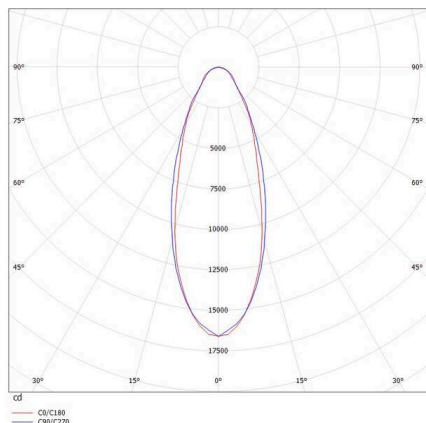

SKETCH

TECHNICAL DETAILS

Light source	LED
System performance [W]	92
Luminous flux [lm]	12580
Current sec. [mA]	600
Colour temperature	6500K
CRI	>80
UGR	<28
Optics	high quality linear optics
Converter	with converter
Dimmability	not dimmable
Light emission area	direct
Beam angle	30°
Voltage	220-240V 50/60Hz
Through wiring	7-polig
Length [mm]	1696
Width [mm]	64
Height [mm]	16
IP protection class	IP20
IP protection class	protection cl. I
IK value	IK06
Material	aluminium
Colour of body	black
RAL	9005
Lifetime [h]	L90 B10 70 000
Ambient temperature	from -20° to +50°
Energy efficiency class	C
Number of luminaires B16A	22
IFS	True
Net weight [kg]	1.62
EAN number	9010506601473

Energy label

LIGHT DISTRIBUTION CURVE

The values are rated values. Power and luminous flux are initially subject to a tolerance of +/- 10%.  
Colour temperature tolerance: +/- 150 K. The values apply to an ambient temperature of 25°C unless otherwise specified.