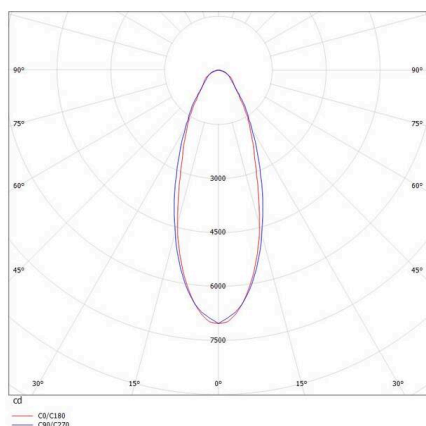

SKETCH

TECHNICAL DETAILS

Light source	LED
System performance [W]	37
Luminous flux [lm]	5330
Current sec. [mA]	250
Colour temperature	3500K
CRI	>80
UGR	<25
Optics	high quality linear optics
Converter	with converter
Dimmability	not dimmable
Light emission area	direct
Beam angle	30°
Voltage	220-240V 50/60Hz
Through wiring	7-polig
Length [mm]	1696
Width [mm]	64
Height [mm]	16
IP protection class	IP20
IP protection class	protection cl. I
IK value	IK06
Material	aluminium
Colour of body	black
RAL	9005
Lifetime [h]	L90 B10 100 000
Ambient temperature	from -20° to +50°
Energy efficiency class	C
Number of luminaires B16A	33
IFS	True
Net weight [kg]	1.63
EAN number	9010506596731

Energy label

LIGHT DISTRIBUTION CURVE

The values are rated values. Power and luminous flux are initially subject to a tolerance of +/- 10%.  
 Colour temperature tolerance: +/- 150 K. The values apply to an ambient temperature of 25°C unless otherwise specified.