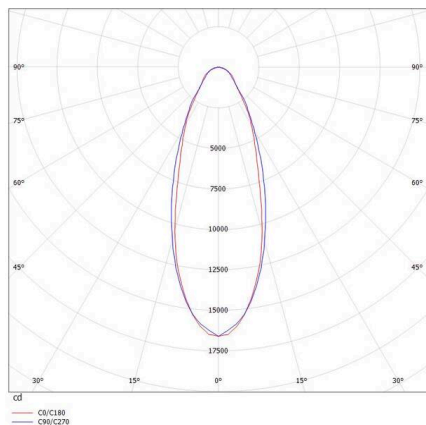

SKETCH

TECHNICAL DETAILS

Light source	LED
System performance [W]	92
Luminous flux [lm]	12580
Current sec. [mA]	600
Colour temperature	4000K
CRI	>80
UGR	<28
Optics	high quality linear optics
Converter	with converter
Dimmability	not dimmable
Light emission area	direct
Beam angle	30°
Voltage	220-240V 50/60Hz
Through wiring	7-polig
Length [mm]	1696
Width [mm]	64
Height [mm]	16
IP protection class	IP20
IP protection class	protection cl. I
IK value	IK06
Material	aluminium
Colour of body	black
RAL	9005
Lifetime [h]	L90 B10 70 000
Ambient temperature	from -20° to +50°
Energy efficiency class	C
Number of luminaires B16A	22
IFS	True
Net weight [kg]	1.62
EAN number	9010506601411

Energy label

LIGHT DISTRIBUTION CURVE

The values are rated values. Power and luminous flux are initially subject to a tolerance of +/- 10%.
Colour temperature tolerance: +/- 150 K. The values apply to an ambient temperature of 25°C unless otherwise specified.