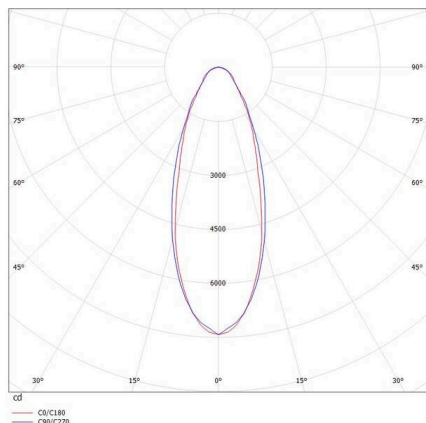

SKETCH

TECHNICAL DETAILS

Light source	LED
System performance [W]	37
Luminous flux [lm]	5620
Current sec. [mA]	250
Colour temperature	6500K
CRI	>80
UGR	<25
Optics	high quality linear optics
Converter	with converter
Dimmability	not dimmable
Light emission area	direct
Beam angle	30°
Voltage	220-240V 50/60Hz
Through wiring	7-polig
Length [mm]	1696
Width [mm]	64
Height [mm]	16
IP protection class	IP20
IP protection class	protection cl. I
IK value	IK06
Material	aluminium
Colour of body	black
RAL	9005
Lifetime [h]	L90 B10 100 000
Ambient temperature	from -20° to +50°
Energy efficiency class	C
Number of luminaires B16A	33
IFS	True
Net weight [kg]	1.63
EAN number	9010506596670

Energy label

LIGHT DISTRIBUTION CURVE

The values are rated values. Power and luminous flux are initially subject to a tolerance of +/- 10%.
 Colour temperature tolerance: +/- 150 K. The values apply to an ambient temperature of 25°C unless otherwise specified.