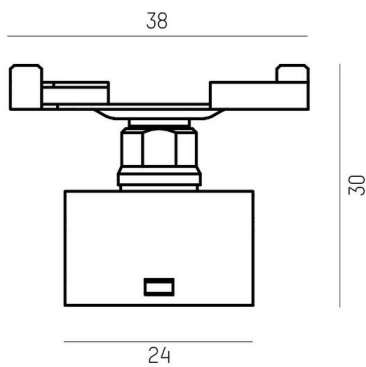

TRAIL

610-0032000000000

cord suspension adapter only to be used in conjunction of steel-cord

TECHNICAL DETAILS

Width [mm]	42
Height [mm]	30
IP protection class	IP20
Material	stainless steel
Colour of body	nickel
Colour of adapter / ceiling base	white
Net weight [kg]	0.01
EAN number	9010506924640

Energy label

SKETCH

The values are rated values. Power and luminous flux are initially subject to a tolerance of +/- 10%.
Colour temperature tolerance: +/- 150 K. The values apply to an ambient temperature of 25°C unless otherwise specified.