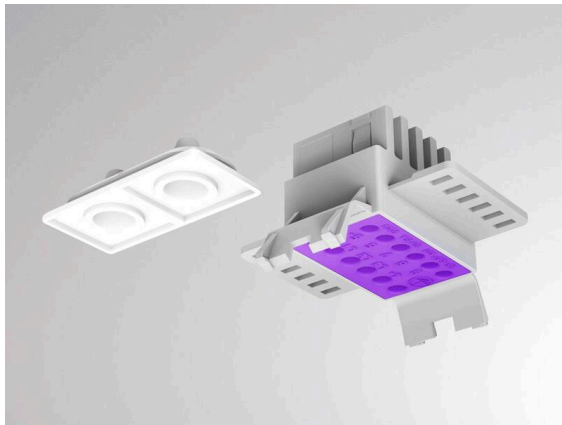

TRAIL

610-0102001000000

SKETCH

TECHNICAL DETAILS

Dimmability	not dimmable
Through wiring	7-polig
IP protection class	IP20
Material	synthetic
Net weight [kg]	0.03
EAN number	9010506347845

Energy label

The values are rated values. Power and luminous flux are initially subject to a tolerance of +/- 10%.
 Colour temperature tolerance: +/- 150 K. The values apply to an ambient temperature of 25°C unless otherwise specified.