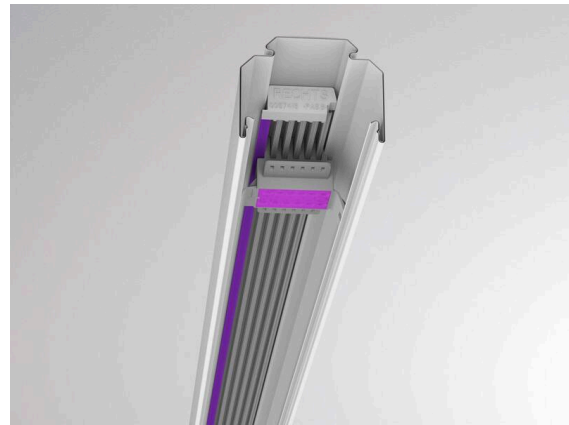

TRAIL

610-0102001000000

SKETCH

TECHNICAL DETAILS

Dimmability	not dimmable
Through wiring	7-polig
IP protection class	IP20
Material	synthetic
Net weight [kg]	0.03
EAN number	9010506347845

Energy label

The values are rated values. Power and luminous flux are initially subject to a tolerance of +/- 10%.
 Colour temperature tolerance: +/- 150 K. The values apply to an ambient temperature of 25°C unless otherwise specified.