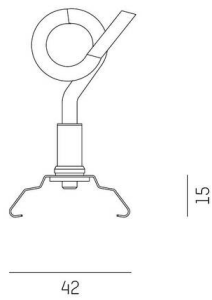

TRAIL

610-000600000000

cord suspension adapter only to be used in conjunction of steel-cord

SKETCH

TECHNICAL DETAILS

Dimmability	not dimmable
Width [mm]	42
Height [mm]	15
IP protection class	IP20
Material	stainless steel
Colour of body	nickel
Net weight [kg]	0.01
EAN number	9010506355482