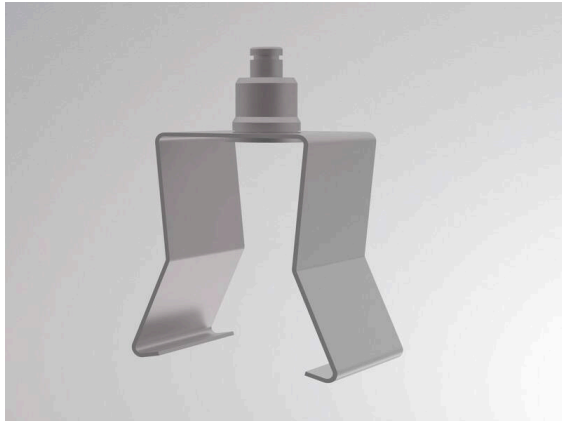

TRAIL

610-000500000000

cord suspension adapter only to be used in conjunction of steel-cord

SKETCH

TECHNICAL DETAILS

Dimmability	not dimmable
Width [mm]	42
Height [mm]	35
IP protection class	IP20
Material	stainless steel
Colour of body	nickel
Net weight [kg]	0.01
EAN number	9010506355475