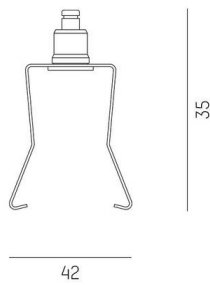

TRAIL

610-000500000000

cord suspension adapter only to be used in conjunction of steel-cord

SKETCH

TECHNICAL DETAILS

Dimmability	not dimmable
Width [mm]	42
Height [mm]	35
IP protection class	IP20
Material	stainless steel
Colour of body	nickel
Net weight [kg]	0.01
EAN number	9010506355475