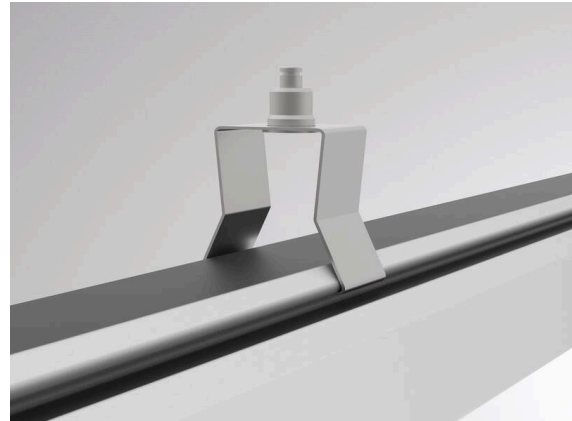

TRAIL

610-000500000000

cord suspension adapter only to be used in conjunction of steel-cord

SKETCH

TECHNICAL DETAILS

Dimmability	not dimmable
Width [mm]	42
Height [mm]	35
IP protection class	IP20
Material	stainless steel
Colour of body	nickel
Net weight [kg]	0.01
EAN number	9010506355475