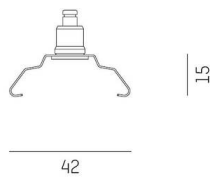

TRAIL

610-000400000000

cord suspension adapter only to be used in conjunction of steel-cord

SKETCH

TECHNICAL DETAILS

Dimmability	not dimmable
Width [mm]	42
Height [mm]	15
IP protection class	IP20
Material	stainless steel
Colour of body	nickel
Net weight [kg]	0.01
EAN number	9010506355468