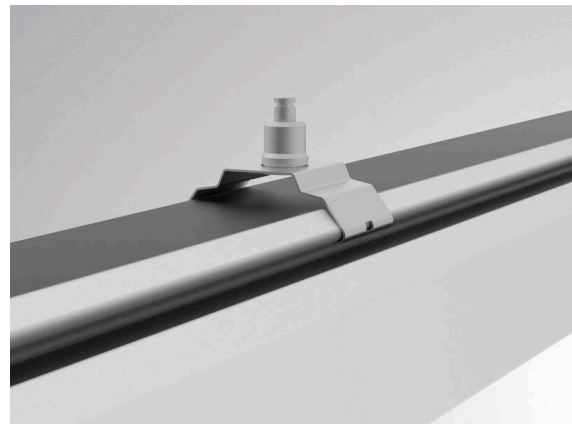

TRAIL

610-000400000000

cord suspension adapter only to be used in conjunction of steel-cord

SKETCH

TECHNICAL DETAILS

Dimmability	not dimmable
Width [mm]	42
Height [mm]	15
IP protection class	IP20
Material	stainless steel
Colour of body	nickel
Net weight [kg]	0.01
EAN number	9010506355468