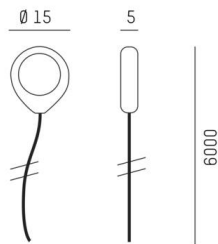

TRAIL

610-002700000000

steel-cord 3000mm incl. ceiling base, order suspension cord adapter separately

SKETCH

TECHNICAL DETAILS

Dimmability	not dimmable
Length pendant [mm]	6000
Diameter [mm]	1,5
IP protection class	IP20
Material	steel
Colour of body	nickel
Net weight [kg]	0.03
EAN number	9010506620269

Energy label

The values are rated values. Power and luminous flux are initially subject to a tolerance of +/- 10%.
 Colour temperature tolerance: +/- 150 K. The values apply to an ambient temperature of 25°C unless otherwise specified.