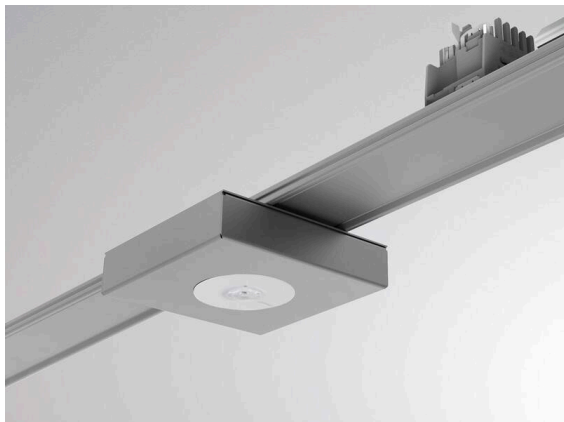

TRAIL

610-0272002000040

TRAIL LIGHT INSERT EMERGENCY LIGHT FUNCTIONAL INSERT made of steel sheet, grey, similar to RAL 9006, high quality plastic lens beam symmetric, light output direct, with converter, dimmability: not dimmable, through wiring 11-polig, IP20 lighting duration: 3h

SKETCH

TECHNICAL DETAILS

System performance [W]	6
Luminous flux [lm]	320
Colour temperature	6000K
CRI	>80
Optics	high quality plastic lens
Converter	with converter
Dimmability	not dimmable
Light emission area	direct
Beam angle	symmetric
Voltage	220-240V 50/60Hz
Through wiring	11-polig
Length [mm]	565
Width [mm]	58
Height [mm]	26
Diameter [mm]	115
IP protection class	IP20
IP protection class	protection cl. I
Material	steel sheet
Colour of body	grey
RAL	9006
Lifetime [h]	L80 B10 50 000
Net weight [kg]	1.42
EAN number	9010506452617