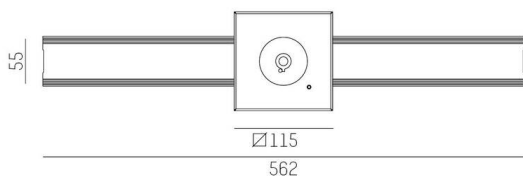

TRAIL

610-0272002000040

TRAIL LIGHT INSERT EMERGENCY LIGHT FUNCTIONAL INSERT made of steel sheet, grey, similar to RAL 9006, high quality plastic lens beam symmetric, light output direct, with converter, dimmability: not dimmable, through wiring 11-polig, IP20 lighting duration: 3h

SKETCH

TECHNICAL DETAILS

System performance [W]	6
Luminous flux [lm]	320
Colour temperature	6000K
CRI	>80
Optics	high quality plastic lens
Converter	with converter
Dimmability	not dimmable
Light emission area	direct
Beam angle	symmetric
Voltage	220-240V 50/60Hz
Through wiring	11-polig
Length [mm]	565
Width [mm]	58
Height [mm]	26
Diameter [mm]	115
IP protection class	IP20
IP protection class	protection cl. I
Material	steel sheet
Colour of body	grey
RAL	9006
Lifetime [h]	L80 B10 50 000
Net weight [kg]	1.42
EAN number	9010506452617

LIGHT DISTRIBUTION CURVE

Energy label

The values are rated values. Power and luminous flux are initially subject to a tolerance of +/- 10%.  
Colour temperature tolerance: +/- 150 K. The values apply to an ambient temperature of 25°C unless otherwise specified.