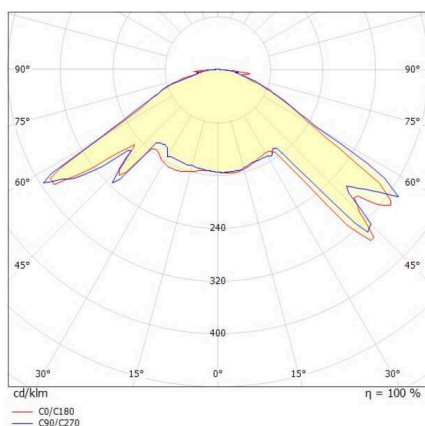

TRAIL

610-0272002000040

TRAIL LIGHT INSERT EMERGENCY LIGHT FUNCTIONAL INSERT made of steel sheet, grey, similar to RAL 9006, high quality plastic lens beam symmetric, light output direct, with converter, dimmability: not dimmable, through wiring 11-polig, IP20 lighting duration: 3h

SKETCH

TECHNICAL DETAILS

System performance [W]	6
Luminous flux [lm]	320
Colour temperature	6000K
CRI	>80
Optics	high quality plastic lens
Converter	with converter
Dimmability	not dimmable
Light emission area	direct
Beam angle	symmetric
Voltage	220-240V 50/60Hz
Through wiring	11-polig
Length [mm]	565
Width [mm]	58
Height [mm]	26
Diameter [mm]	115
IP protection class	IP20
IP protection class	protection cl. I
Material	steel sheet
Colour of body	grey
RAL	9006
Lifetime [h]	L80 B10 50 000
Net weight [kg]	1.42
EAN number	9010506452617

LIGHT DISTRIBUTION CURVE

Energy label

The values are rated values. Power and luminous flux are initially subject to a tolerance of +/- 10%.  
Colour temperature tolerance: +/- 150 K. The values apply to an ambient temperature of 25°C unless otherwise specified.