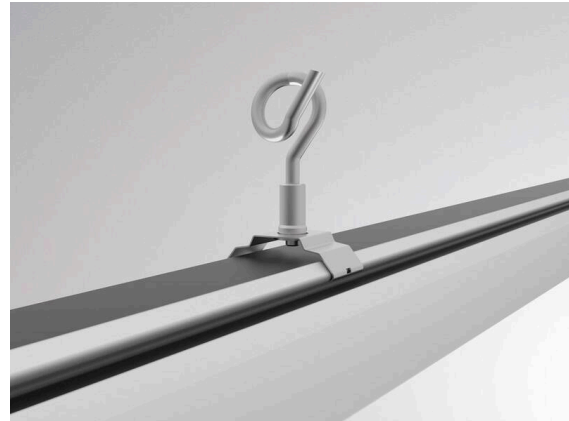

TRAIL

610-0019000000000

TRAIL SYSTEM ACCESSORY SUSPENSION KETTENABHÄNGUNG aus Edelstahl, Dimmbarkeit: nicht dimmbar, IP20,

SKETCH

TECHNICAL DETAILS

Dimmability	not dimmable
Width [mm]	42
Height [mm]	35
IP protection class	IP20
Material	stainless steel
Net weight [kg]	0.01
EAN number	9010506452488