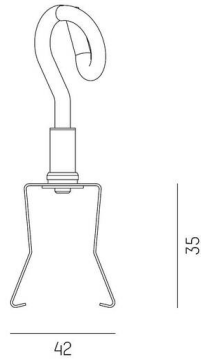

TRAIL

610-0019000000000

TRAIL SYSTEM ACCESSORY SUSPENSION KETTENABHÄNGUNG aus Edelstahl, Dimmbarkeit: nicht dimmbar, IP20,

SKETCH

TECHNICAL DETAILS

Dimmability	not dimmable
Width [mm]	42
Height [mm]	35
IP protection class	IP20
Material	stainless steel
Net weight [kg]	0.01
EAN number	9010506452488